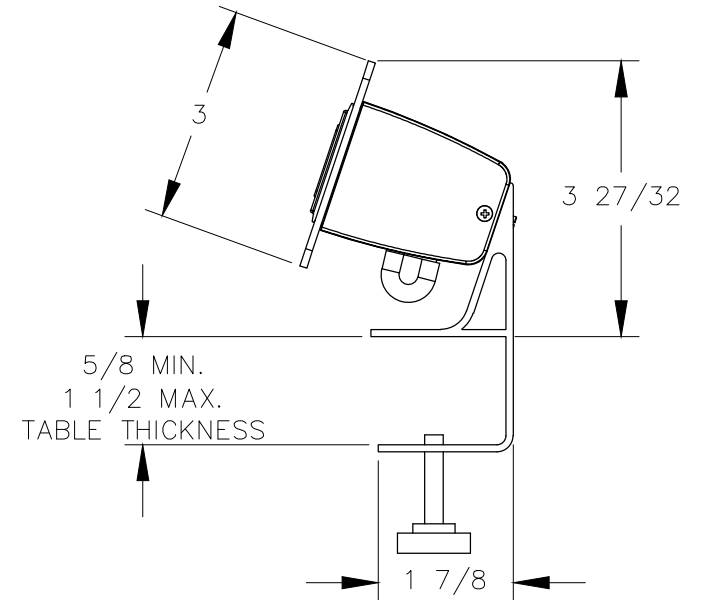

TOP VIEW

FRONT VIEW

NOTES:

1. Cord length 6 ft.
2. Face trim is made of metal.
3. Body made of aluminum.
4. Data and data trim made of plastic.
5. USB is for CHARGING USE ONLY.

RIGHT VIEW