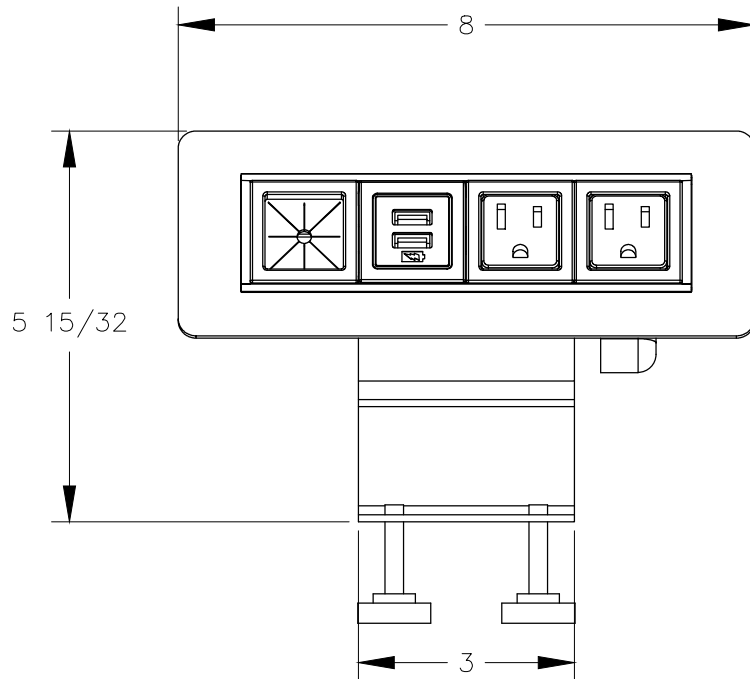

TOP VIEW

FRONT VIEW

NOTES:

1. Cord length 6 ft.
2. Face trim is made of metal.
3. Body made of aluminum.
4. Data and data trim made of plastic.
5. USB is for CHARGING USE ONLY.

RIGHT VIEW