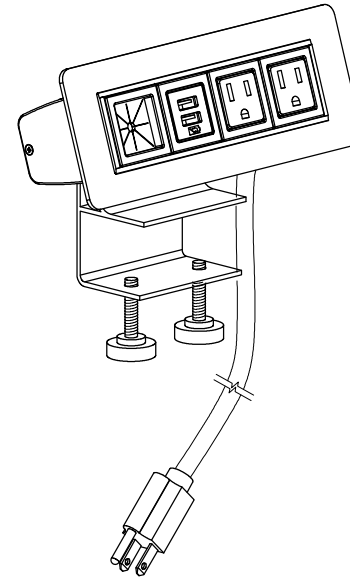

TOP VIEW

FRONT VIEW

NOTES:

1. Cord length 6 ft.
2. Face trim is made of metal.
3. Body made of aluminum.
4. Data and data trim made of plastic.
5. USB is for CHARGING USE ONLY.

RIGHT VIEW