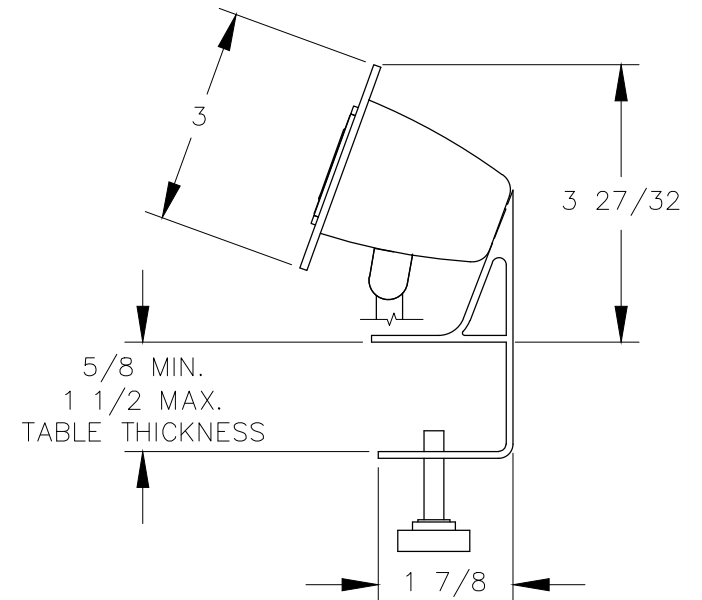

TOP VIEW

NOTES:

1. Cord length 6 ft.
2. Face trim is made of metal.
3. Body made of aluminum.
4. Data and data trim made of plastic.
5. USB is for CHARGING USE ONLY.

FRONT VIEW

RIGHT VIEW