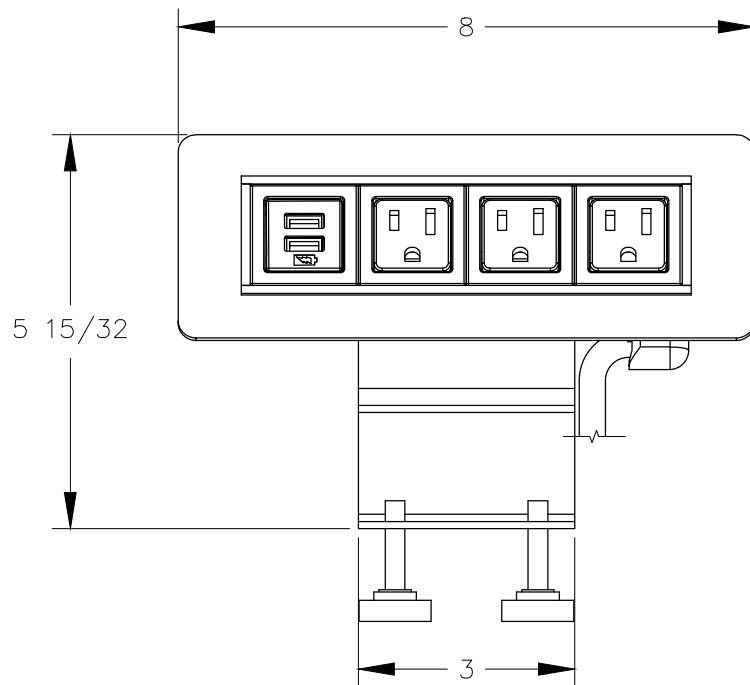

TOP VIEW

NOTES:

1. Cord length 6 ft.
2. Face trim is made of metal.
3. Body made of aluminum.
4. Data and data trim made of plastic.
5. USB is for CHARGING USE ONLY.

FRONT VIEW

RIGHT VIEW