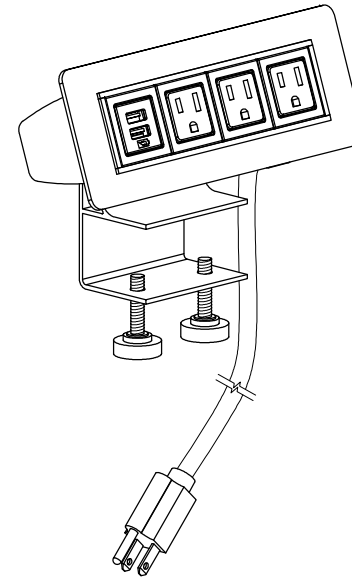

TOP VIEW

NOTES:

1. Cord length 6 ft.
2. Face trim is made of metal.
3. Body made of aluminum.
4. Data and data trim made of plastic.
5. USB is for CHARGING USE ONLY.

FRONT VIEW

RIGHT VIEW