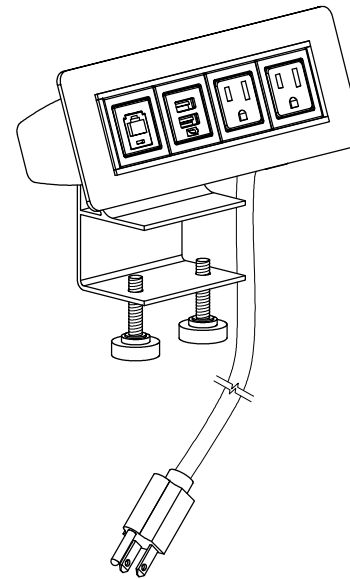

TOP VIEW

NOTES:

1. Cord length 6 ft.
2. Face trim is made of metal.
3. Body made of aluminum.
4. Data and data trim made of plastic.
5. USB is for CHARGING USE ONLY.

FRONT VIEW

RIGHT VIEW