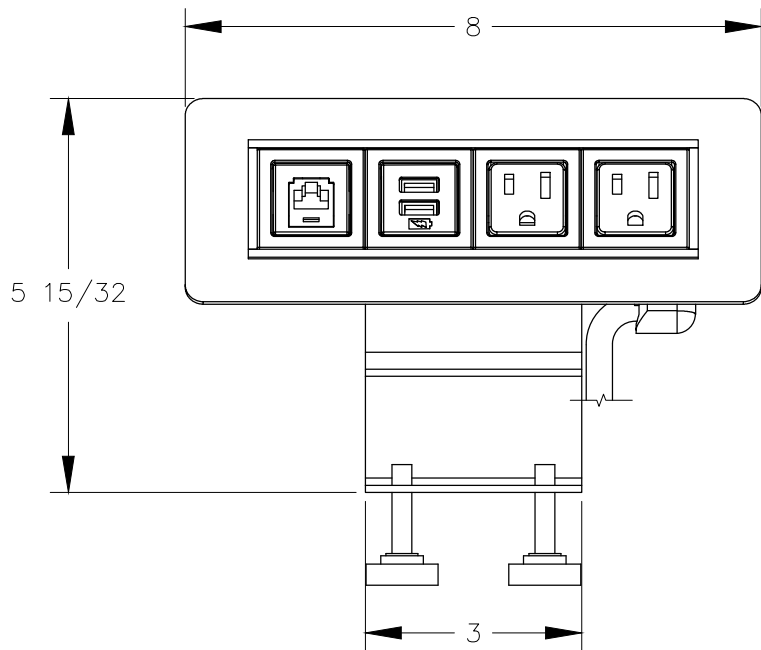

TOP VIEW

NOTES:

1. Cord length 6 ft.
2. Face trim is made of metal.
3. Body made of aluminum.
4. Data and data trim made of plastic.
5. USB is for CHARGING USE ONLY.

FRONT VIEW

RIGHT VIEW