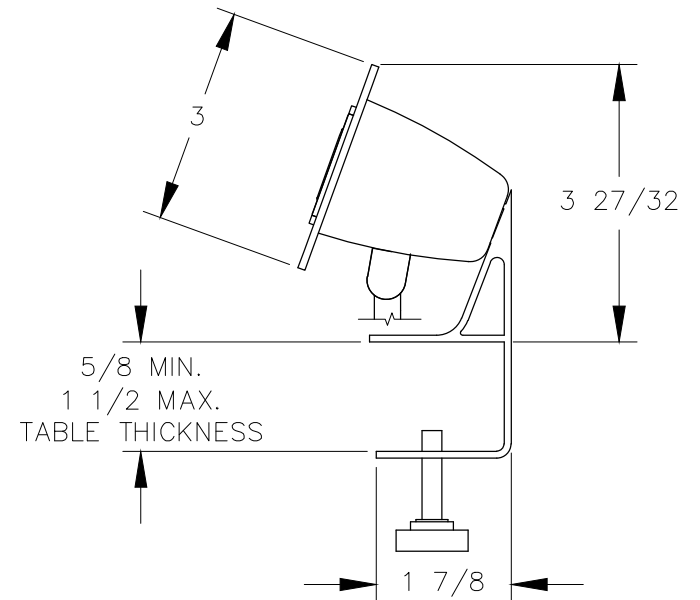

TOP VIEW

NOTES:

1. Cord length 6 ft.
2. Face trim is made of metal.
3. Body made of aluminum.
4. Data and data trim made of plastic.
5. USB is for CHARGING USE ONLY.

FRONT VIEW

RIGHT VIEW