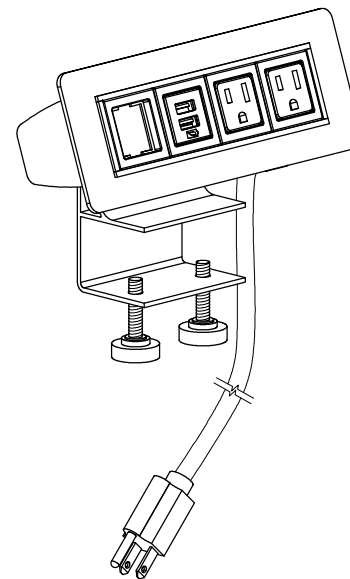

TOP VIEW

NOTES:

1. Cord length 6 ft.
2. Face trim is made of metal.
3. Body made of aluminum.
4. Data and data trim made of plastic.
5. USB is for CHARGING USE ONLY.

FRONT VIEW

RIGHT VIEW