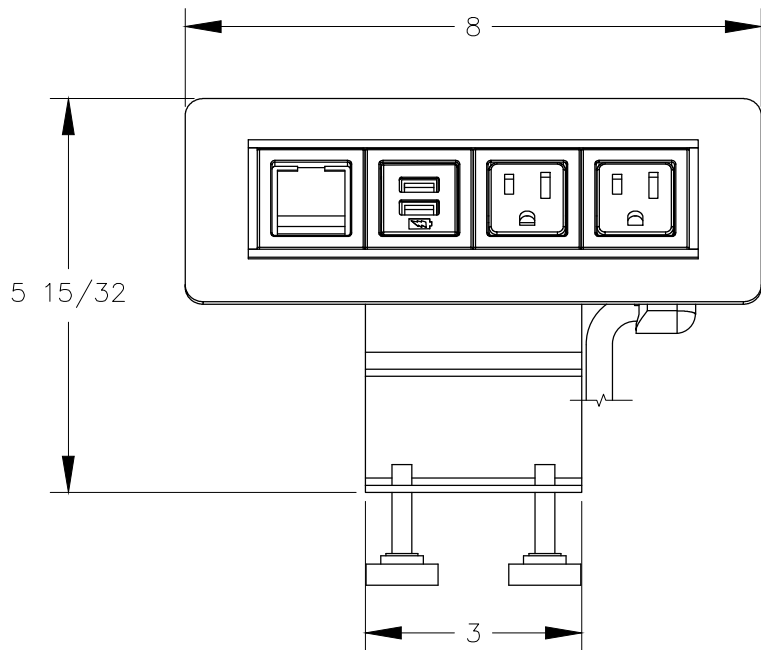

TOP VIEW

NOTES:

1. Cord length 6 ft.
2. Face trim is made of metal.
3. Body made of aluminum.
4. Data and data trim made of plastic.
5. USB is for CHARGING USE ONLY.

FRONT VIEW

RIGHT VIEW