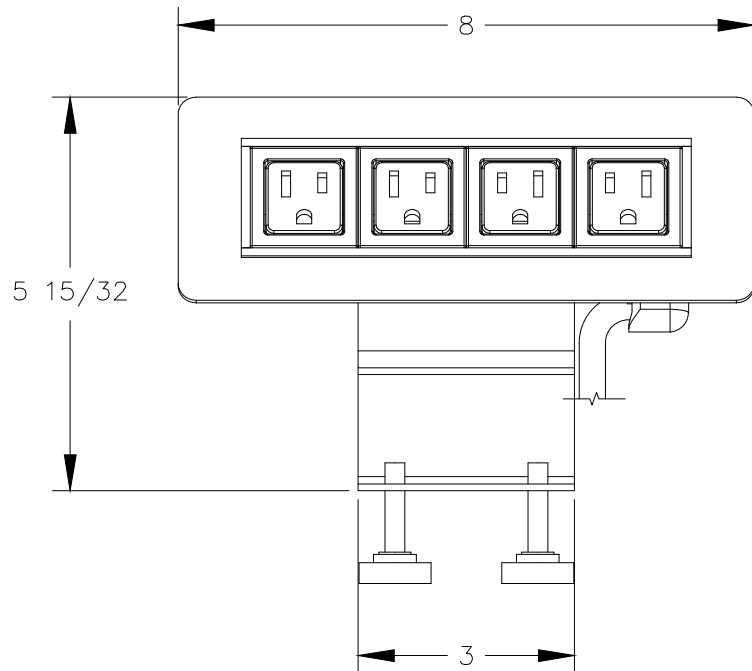

TOP VIEW

NOTES:

1. Cord length 6 ft.
2. Face trim is made of metal.
3. Body made of aluminum.
4. Data and data trim made of plastic.
5. 1-15/32" X 1-21/32" X 2-1/16" circuit breaker plug.

FRONT VIEW

RIGHT VIEW