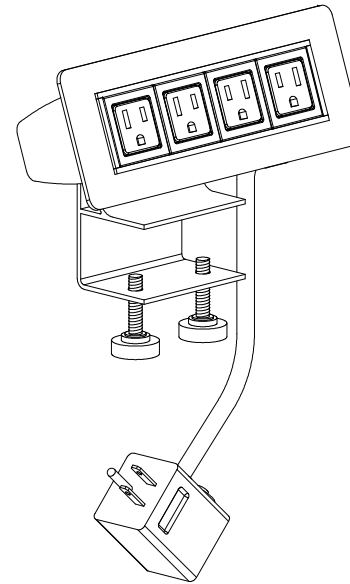

TOP VIEW

NOTES:

1. Cord length 6 ft.
2. Face trim is made of metal.
3. Body made of aluminum.
4. Data and data trim made of plastic.
5. 1-15/32" X 1-21/32" X 2-1/16" circuit breaker plug.

FRONT VIEW

RIGHT VIEW