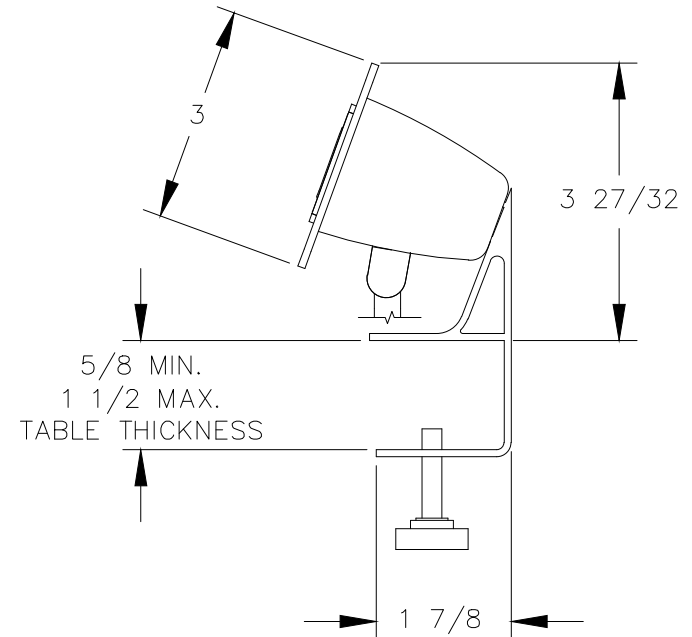

TOP VIEW

NOTES:

1. Cord length 6 ft.
2. Face trim is made of metal.
3. Body made of aluminum.
4. Data and data trim made of plastic.
5. 1-15/32" X 1-21/32" X 2-1/16" circuit breaker plug.

FRONT VIEW

RIGHT VIEW