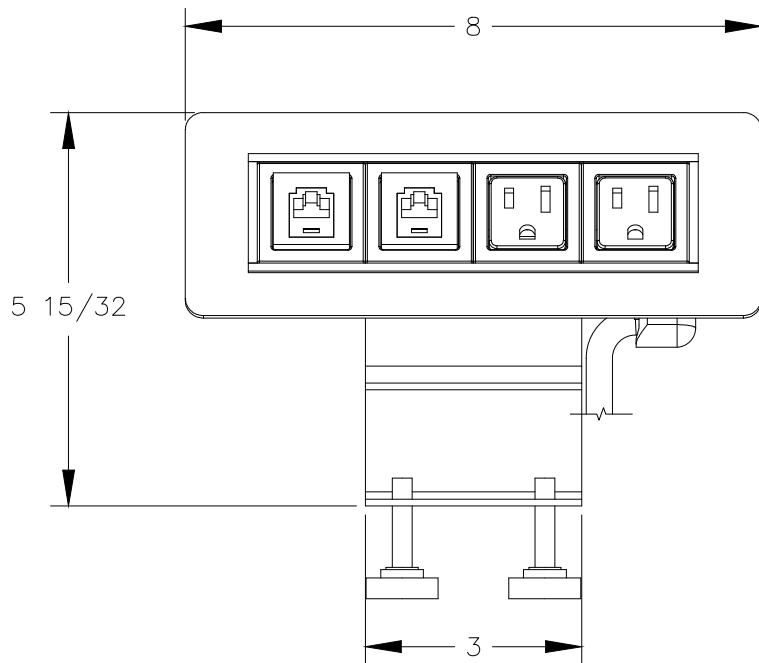

TOP VIEW

NOTES:

1. Cord length 6 ft.
2. Face trim is made of metal.
3. Body made of aluminum.
4. Data and data trim made of plastic.

FRONT VIEW

RIGHT VIEW