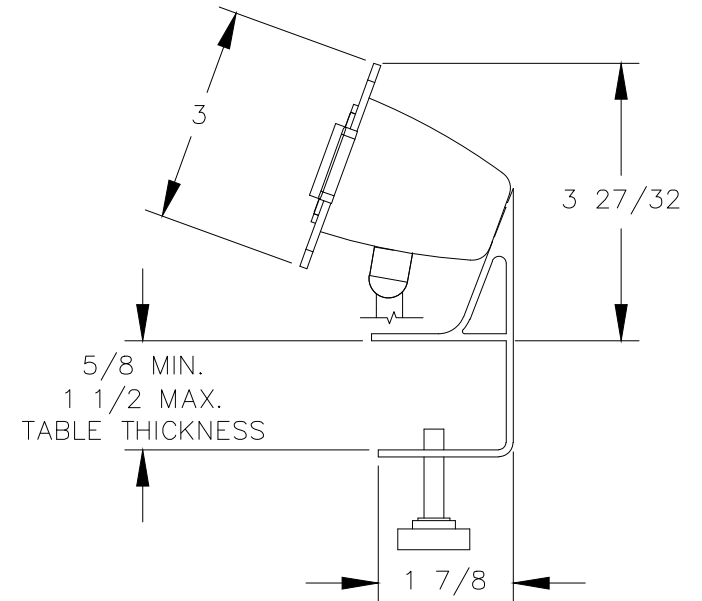

TOP VIEW

NOTES:

1. Cord length 6 ft.
2. Face trim is made of metal.
3. Body made of aluminum.
4. Data and data trim made of plastic.

FRONT VIEW

RIGHT VIEW