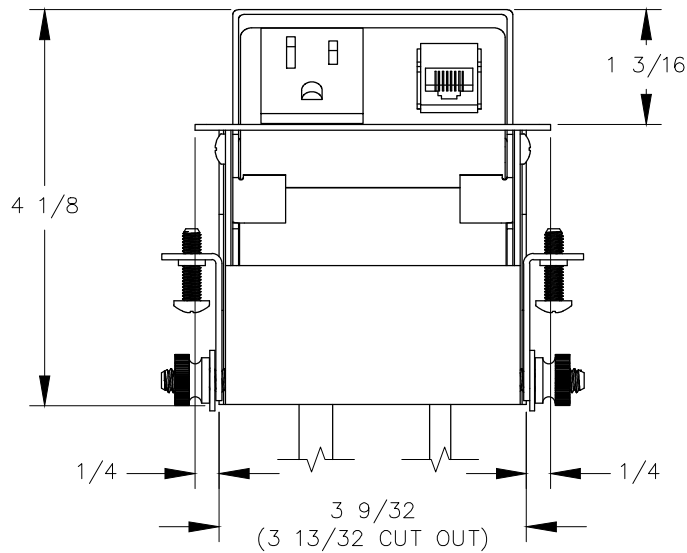

TOP VIEW

NOTE:

1. 6 ft. cord length.
2. 6 ft. patch cord length.
3. Table thickness is 3/4 MIN. to 1 7/8 MAX.

FRONT VIEW

SIDE VIEW