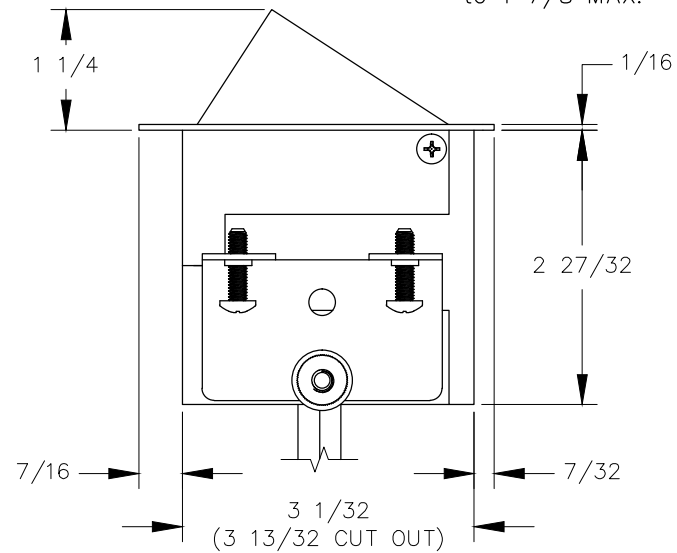

TOP VIEW

NOTE:

1. 6 ft. cord length.
2. 6 ft. patch cord length.
3. Table thickness is 3/4 MIN. to 1 7/8 MAX.

FRONT VIEW

SIDE VIEW