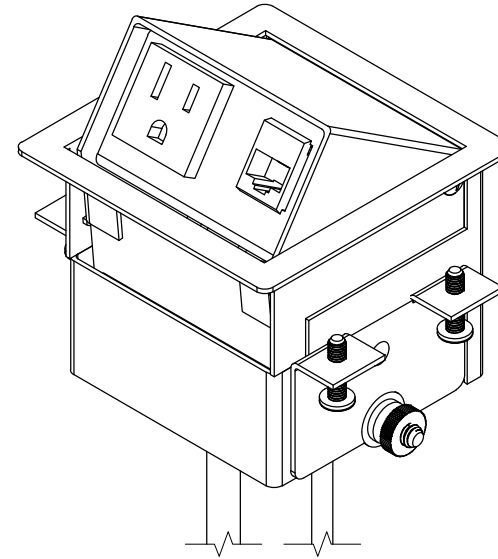

TOP VIEW

NOTE:

1. 6 ft. cord length.
2. 6 ft. patch cord length.
3. Table thickness is 3/4 MIN. to 1 7/8 MAX.

FRONT VIEW

SIDE VIEW