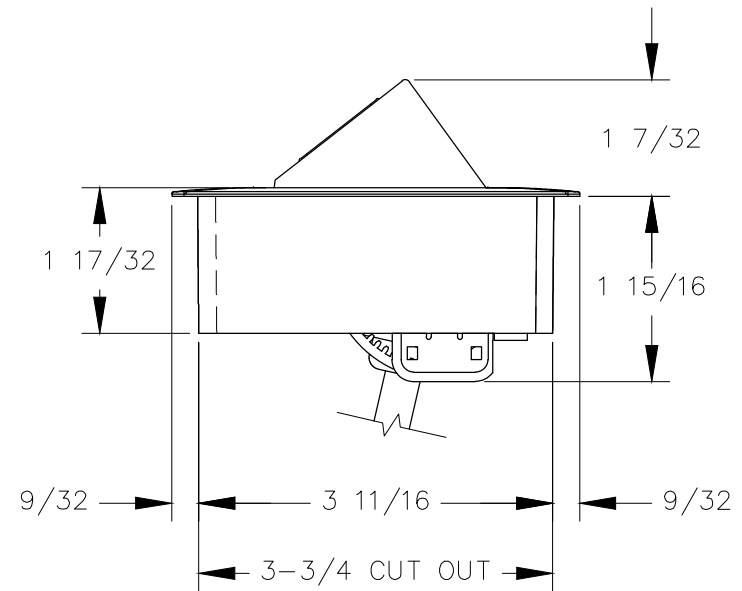

TOP VIEW

NOTES:

1. Cord length 6 ft.
2. USB port is for charging use ONLY.
3. Table thickness is 3/4" MIN. to 1-11/16" MAX.

FRONT VIEW

RIGHT VIEW