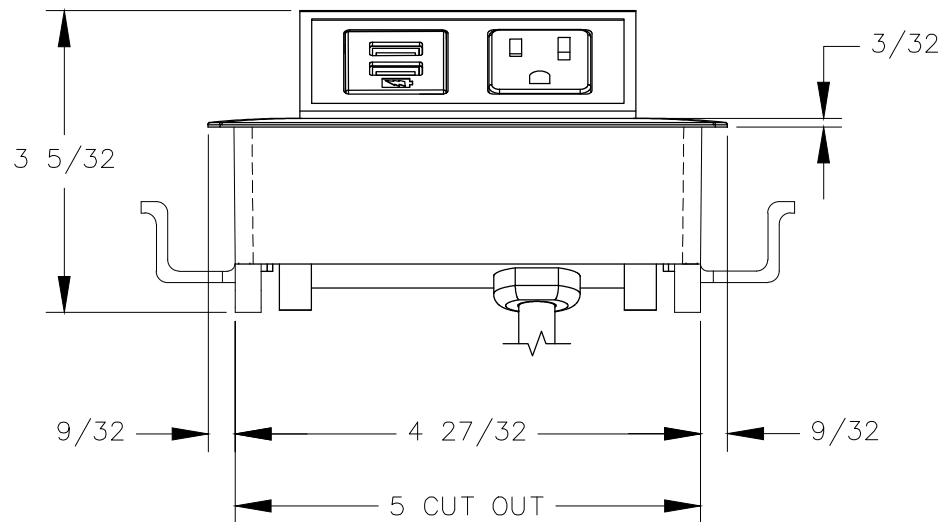

TOP VIEW

NOTES:

1. Cord length 6 ft.
2. USB port is for charging use ONLY.
3. Table thickness is 3/4" MIN. to 1-11/16" MAX.

FRONT VIEW

RIGHT VIEW