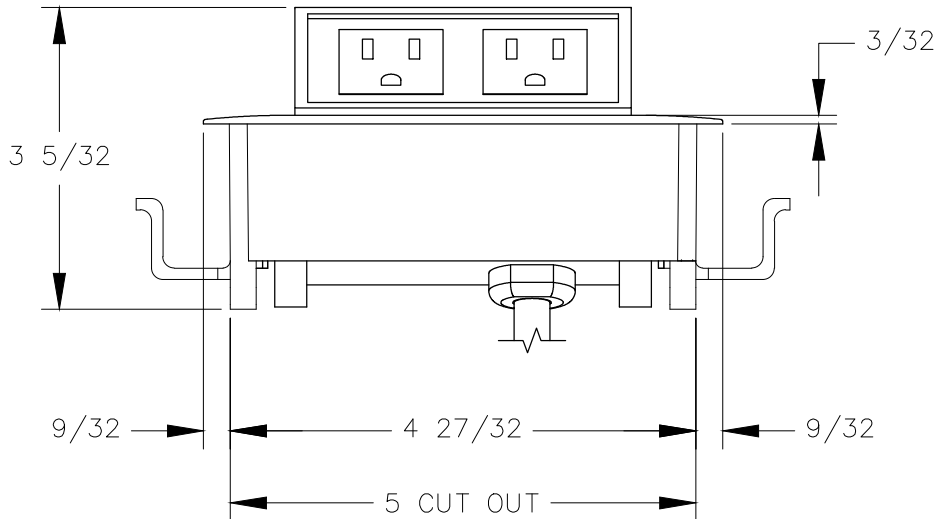

TOP VIEW

NOTES:

1. Cord length 6 ft.
2. Table thickness is 3/4" MIN. to 1-11/16" MAX.

FRONT VIEW

RIGHT VIEW