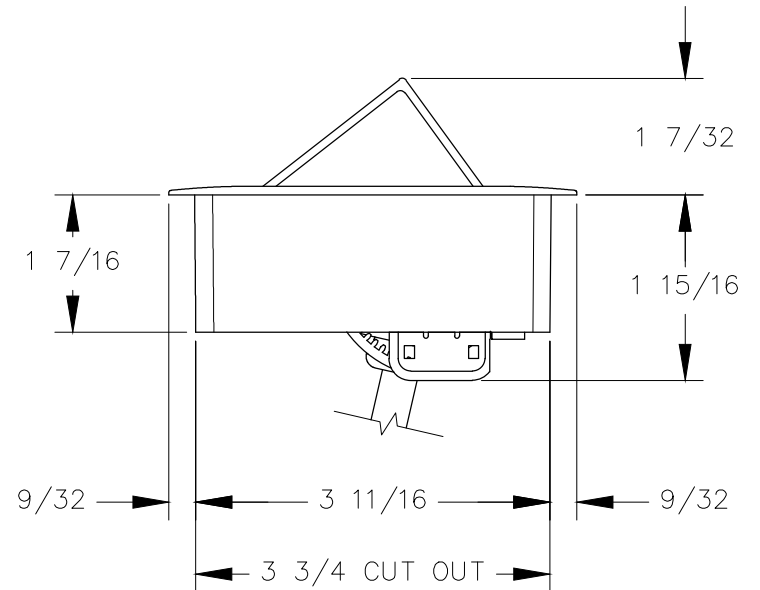

TOP VIEW

NOTES:

1. Cord length 6 ft.
2. Table thickness is 3/4" MIN. to 1-11/16" MAX.

FRONT VIEW

RIGHT VIEW