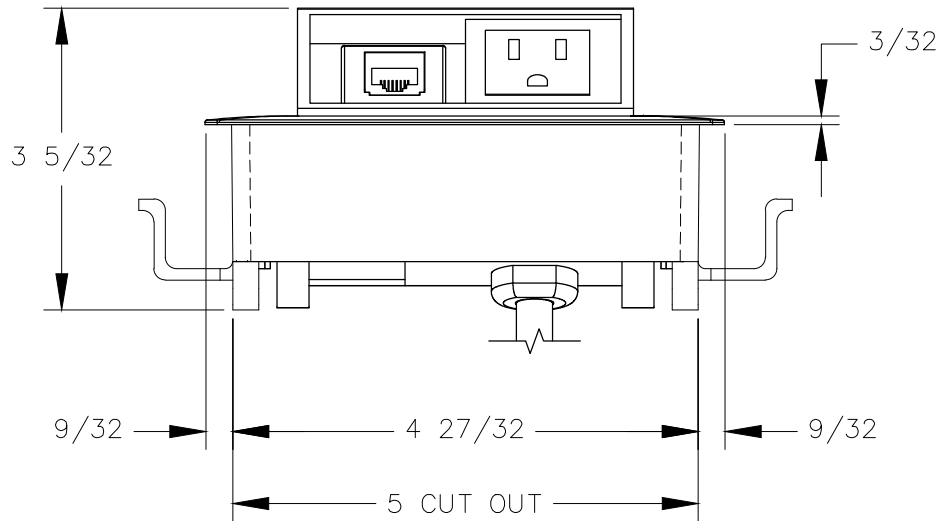

TOP VIEW

NOTES:

1. Cord length 6 ft.
2. Table thickness is 3/4" MIN. to 1-11/16" MAX.

FRONT VIEW

RIGHT VIEW