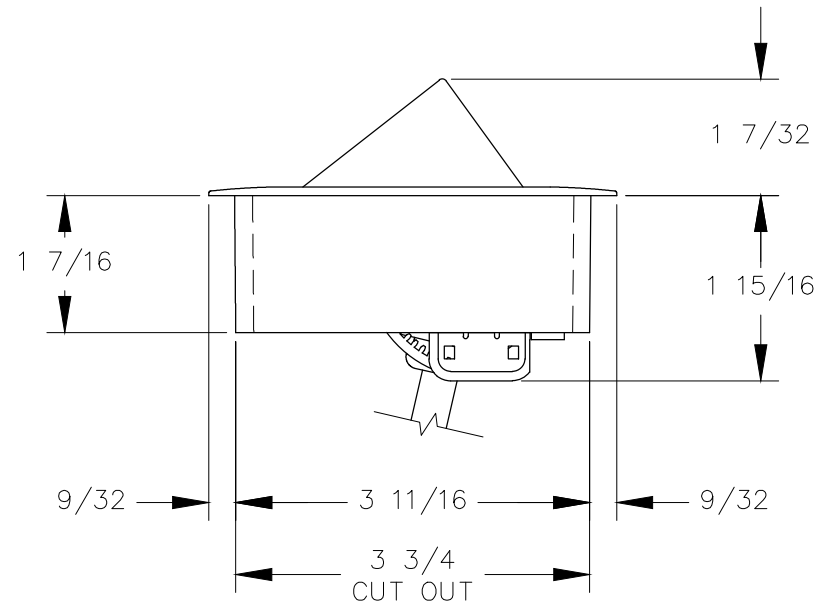

TOP VIEW

NOTES:

1. Cord length 6 ft.
2. Table thickness is 3/4" MIN. to 1-11/16" MAX.

FRONT VIEW

RIGHT VIEW