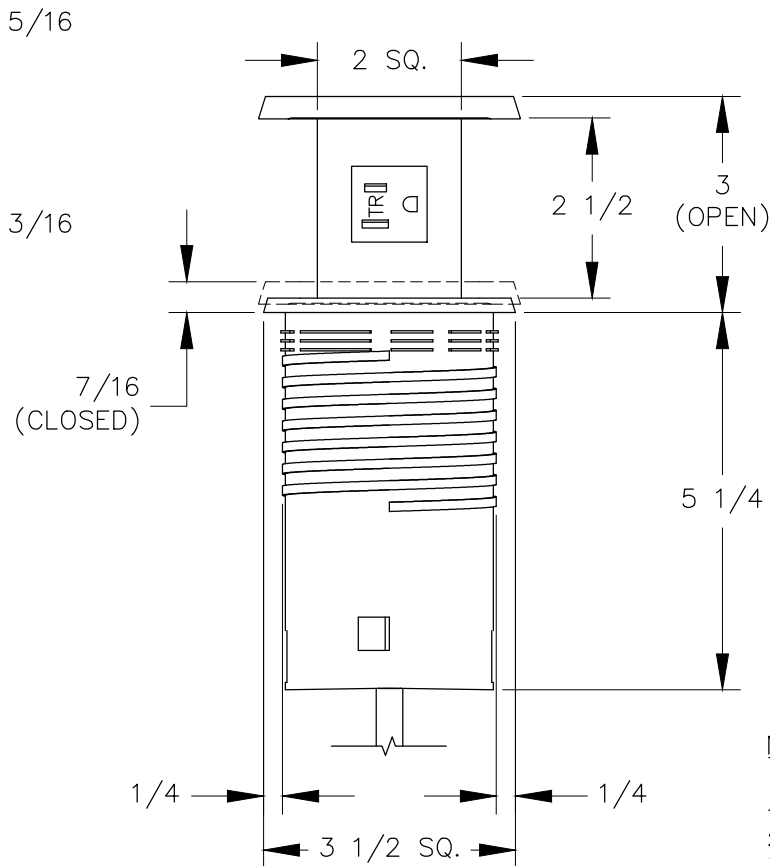

TOP VIEW

FRONT VIEW

REAR VIEW

NOTES:

1. Cord length 6 ft.
2. Table Thickness is 5/8" MIN. to 1-1/2" MAX.
3. Qualcomm Quick Charge 3.0 compatible.
4. Output 18 watts.
5. USB-C port is for charging use only.