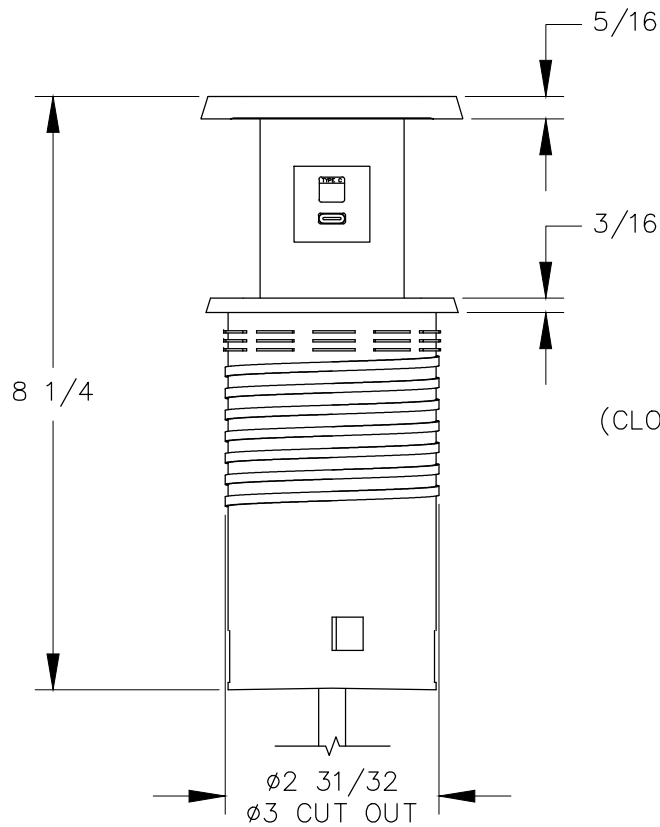

TOP VIEW

FRONT VIEW

REAR VIEW

NOTES:

1. Cord length 6 ft.
2. Table Thickness is 5/8" MIN. to 1-1/2" MAX.
3. Qualcomm Quick Charge 3.0 compatible.
4. Output 18 watts.
5. USB-C port is for charging use only.