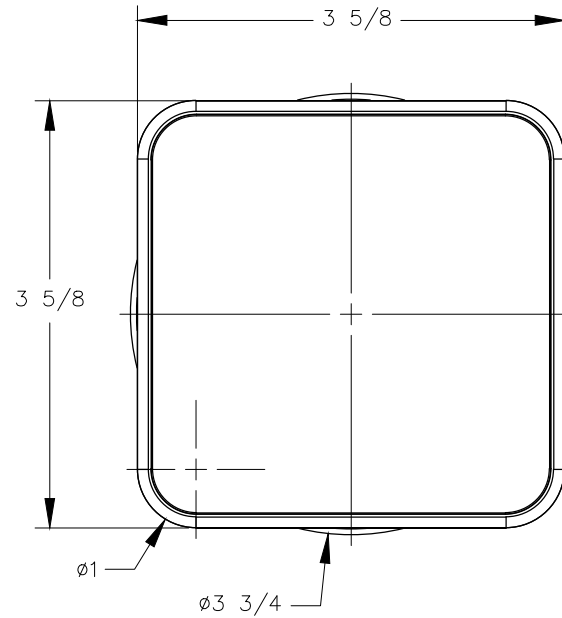

PCS39EE/HW

NOTE:
POWER CABLES ARE 12 AWG

MOCKETT
DOUG MOCKETT & COMPANY, INC

P.O. BOX 3333
MANHATTAN BEACH, CA 90266 USA
PHONE: 310.318.2491 FAX: 310.376.7650
WWW.MOCKETT.COM

PROPRIETY AND CONFIDENTIAL
NOT FOR DISTRIBUTION

FOR QUOTING/MFG PURPOSES ONLY

PART NAME:
PCS39EEHW

SCALE:
AS NOTED

TOLERANCE:
-/+ $1/32$ "
UNLESS SPECIFIED

DRAWN BY:
PM

DATE:
-

LAST EDITED:
POL

DATE:
2017.05.03 12:00am