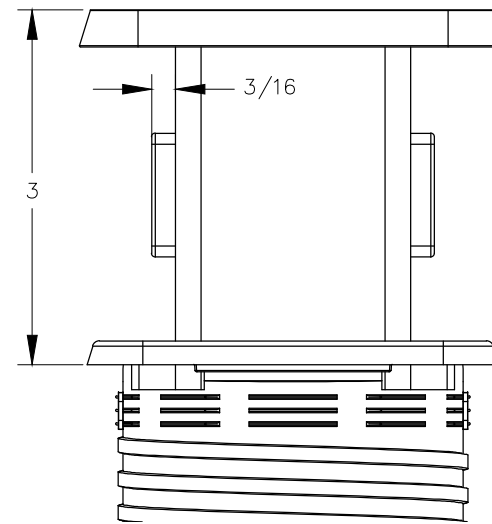

PCS39EE/HW

NOTE:
POWER CABLES ARE 12 AWG

MOCKETT
DOUG MOCKETT & COMPANY, INC

P.O. BOX 3333
MANHATTAN BEACH, CA 90266 USA
PHONE: 310.318.2491 FAX: 310.376.7650
WWW.MOCKETT.COM

PROPRIETY AND CONFIDENTIAL
NOT FOR DISTRIBUTION

FOR QUOTING/MFG PURPOSES ONLY

PART NAME:
PCS39EEHW

SCALE:
AS NOTED

TOLERANCE:
-/+ $1/32$ "
UNLESS SPECIFIED

DRAWN BY:
PM

DATE:
-

LAST EDITED:
POL

DATE:
2017.05.03 12:00am

REQUESTED BY:
-

APPROVED BY:
-

SHEET:
1 OF 1