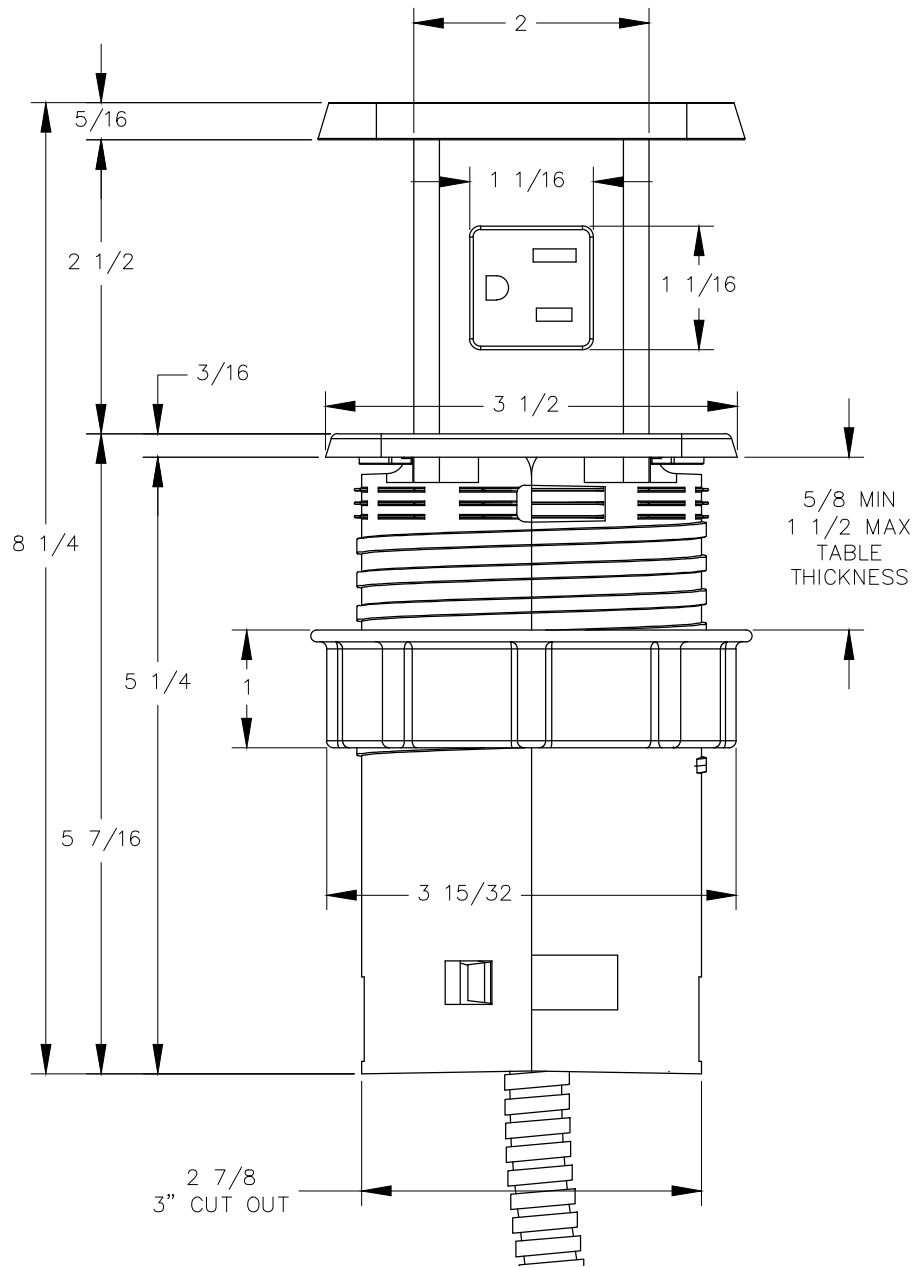

PCS39EE/HW

NOTE:
POWER CABLES ARE 12 AWG

MOCKETT
DOUG MOCKETT & COMPANY, INC

P.O. BOX 3333
MANHATTAN BEACH, CA 90266 USA
PHONE: 310.318.2491 FAX: 310.376.7650
WWW.MOCKETT.COM

PROPRIETY AND CONFIDENTIAL
NOT FOR DISTRIBUTION

FOR QUOTING/MFG PURPOSES ONLY

PART NAME:
PCS39EEHW

SCALE:
AS NOTED

TOLERANCE:
-/+ $1/32$ "
UNLESS SPECIFIED

DRAWN BY:
PM

DATE:
-

LAST EDITED:
POL

DATE:
2017.05.03 12:00am