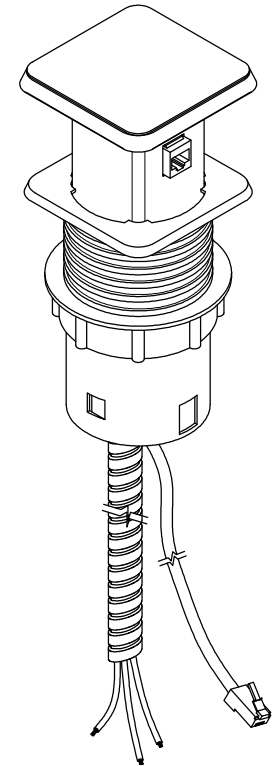

PCS39DE/HW

NOTE:
POWER CABLES ARE 12 AWG