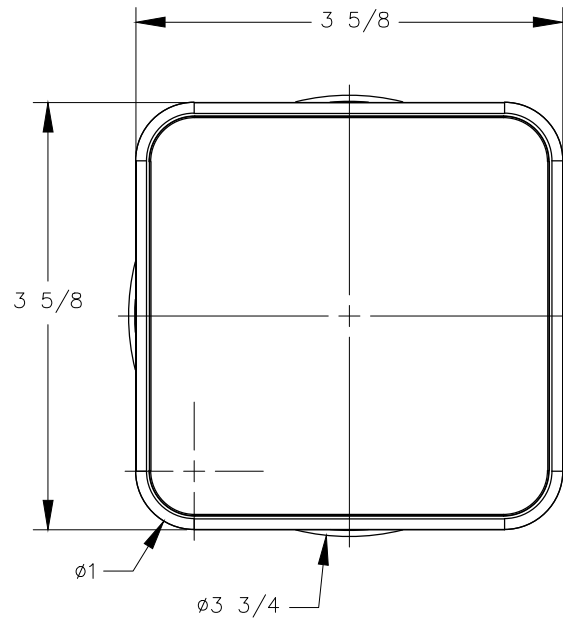

PCS39DE/HW

NOTE:
POWER CABLES ARE 12 AWG