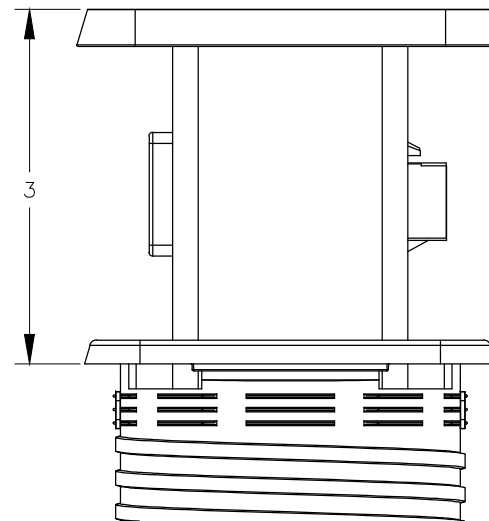

PCS39DE/HW

NOTE:
POWER CABLES ARE 12 AWG