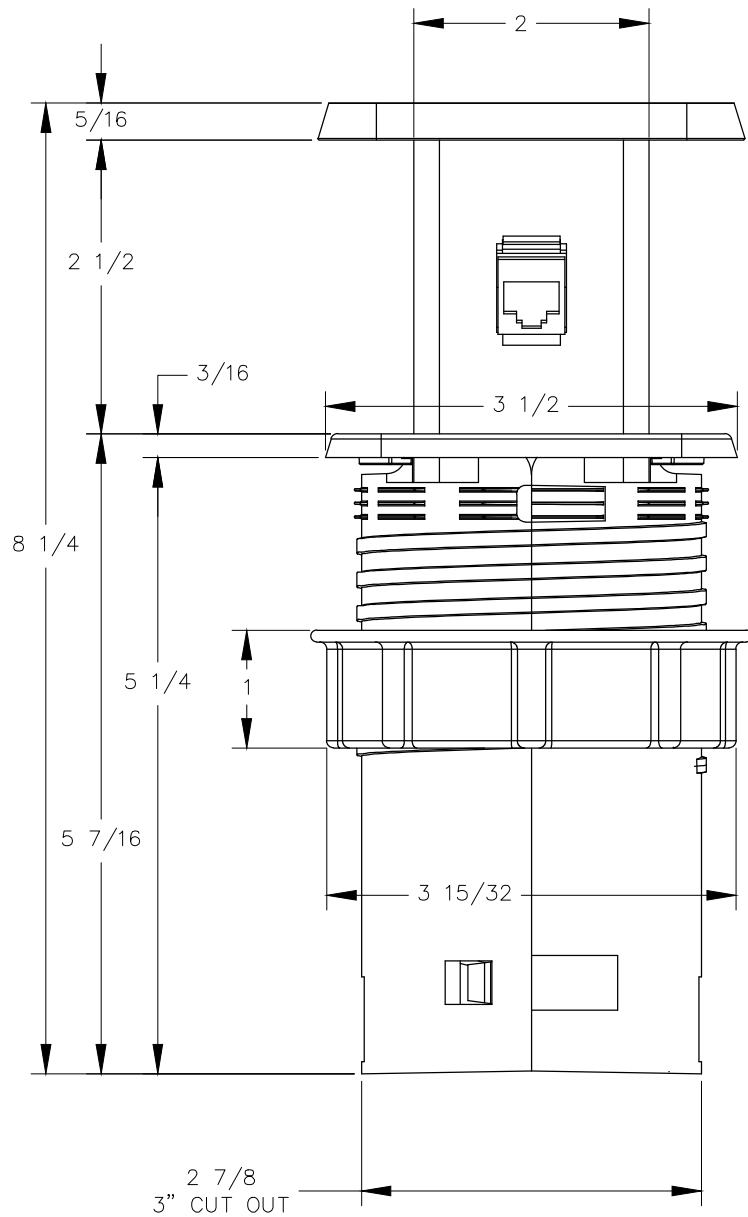

PCS39DE/HW

NOTE:
POWER CABLES ARE 12 AWG