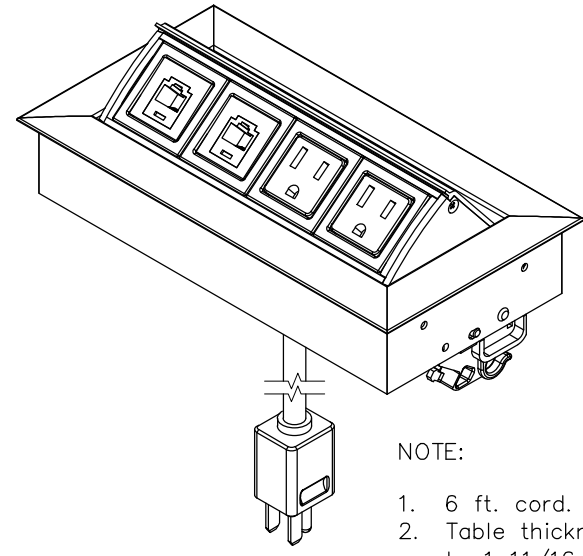

TOP VIEW

NOTE:

1. 6 ft. cord.
2. Table thickness is 3/4 MIN. to 1 11/16 MAX.
3. Plug dimension is 1 11/32 X 1 1/32 X 7/8.

FRONT VIEW

RIGHT VIEW