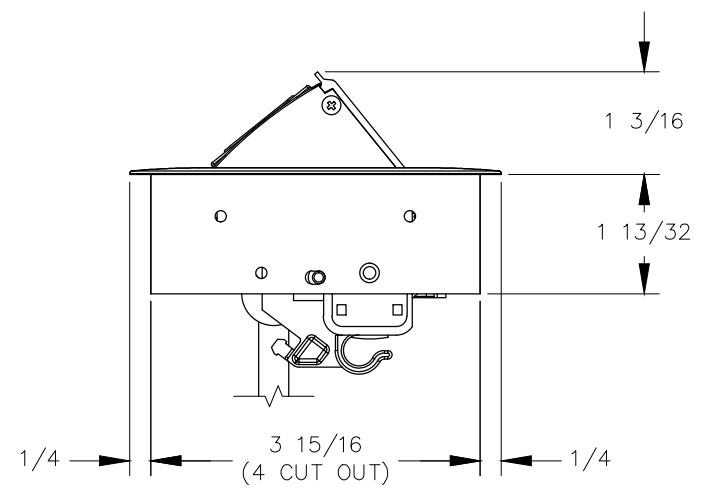

TOP VIEW

NOTE:

1. 6 ft. cord.
2. Table thickness is 3/4 MIN. to 1 11/16 MAX.
3. Plug dimension is 1 11/32 X 1 1/32 X 7/8.

FRONT VIEW

RIGHT VIEW