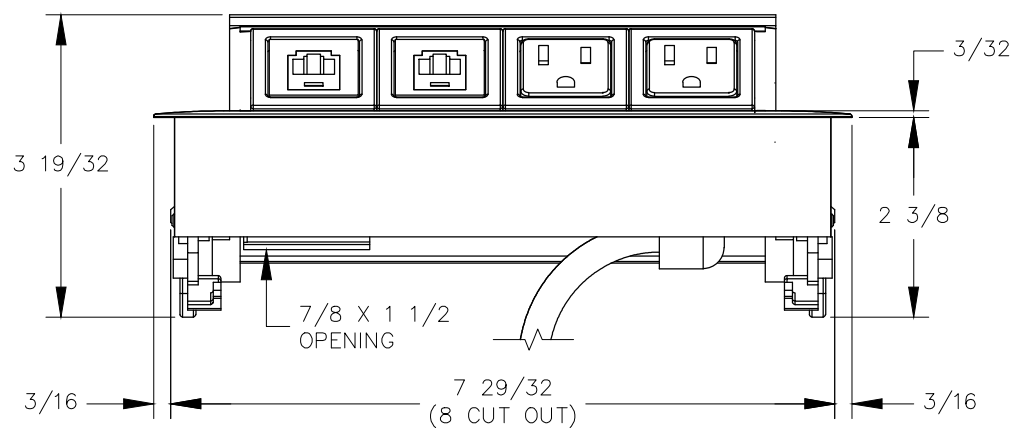

TOP VIEW

NOTE:

1. 6 ft. cord.
2. Table thickness is 3/4 MIN. to 1 11/16 MAX.
3. Plug dimension is 1 11/32 X 1 1/32 X 7/8.

FRONT VIEW

RIGHT VIEW