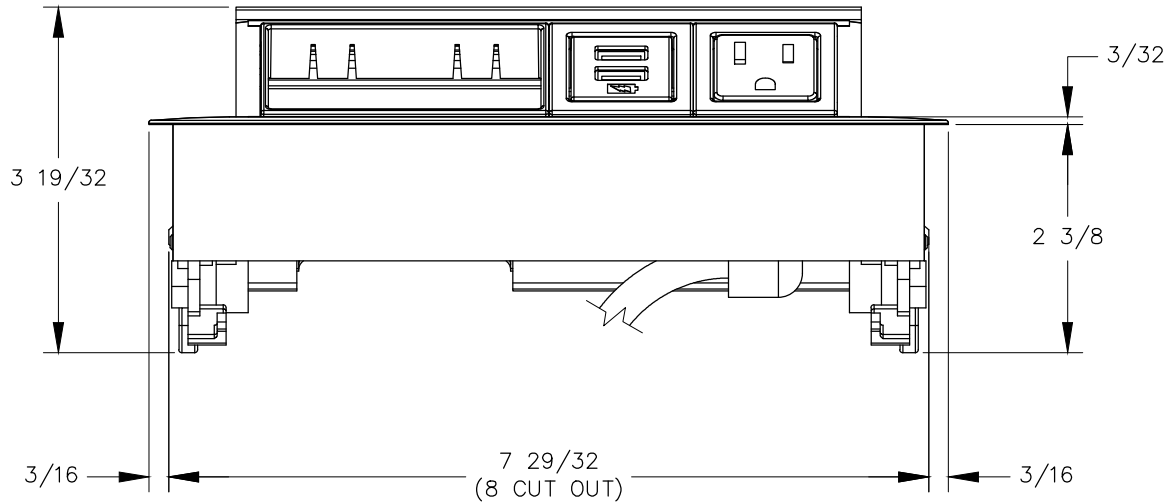

TOP VIEW

NOTE:

1. 6 ft. cord.
2. Table thickness is 3/4 MIN. to 1 11/16 MAX.
3. USB ports are for charging use only.
4. Plug dimension is 1 11/32 X 1 1/32 X 7/8.

FRONT VIEW

RIGHT VIEW