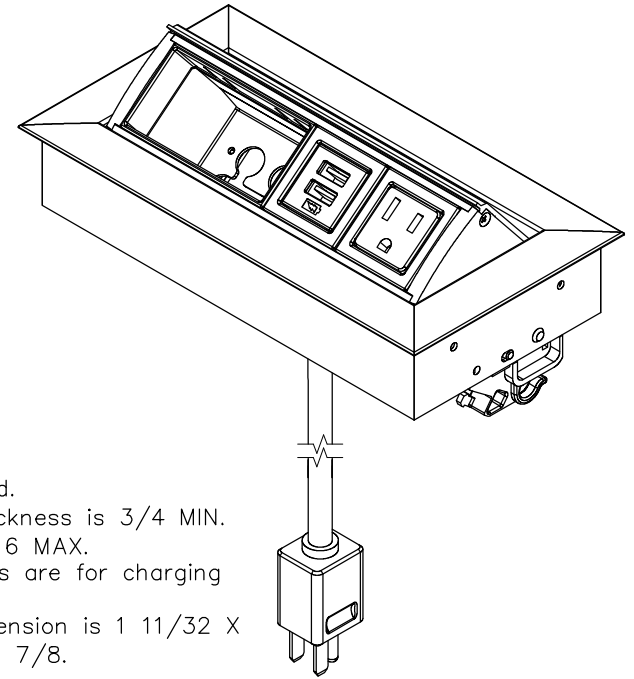

TOP VIEW

NOTE:

1. 6 ft. cord.
2. Table thickness is 3/4 MIN. to 1 11/16 MAX.
3. USB ports are for charging use only.
4. Plug dimension is 1 11/32 X 1 1/32 X 7/8.

FRONT VIEW

RIGHT VIEW