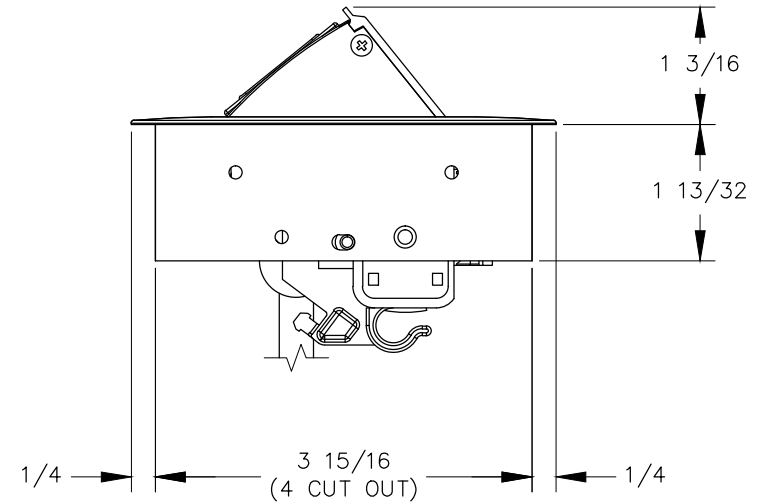

TOP VIEW

NOTE:

1. 6 ft. cord.
2. Table thickness is 3/4 MIN. to 1 11/16 MAX.
3. USB ports are for charging use only.
4. Plug dimension is 1 11/32 X 1 1/32 X 7/8.

FRONT VIEW

RIGHT VIEW