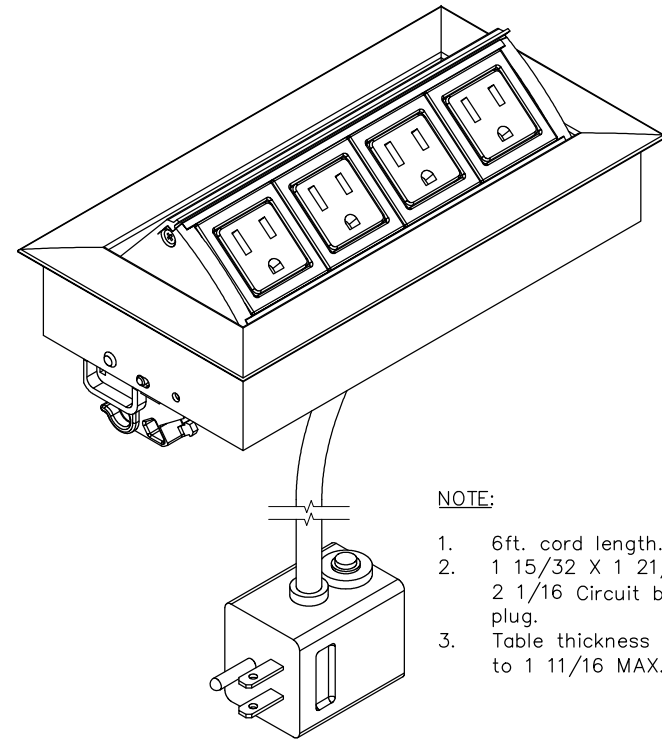

TOP VIEW

NOTE:

1. 6ft. cord length.
2. 1 15/32 X 1 21/32 X 2 1/16 Circuit breaker plug.
3. Table thickness is 7/8 MIN. to 1 11/16 MAX.

RIGHT VIEW

FRONT VIEW