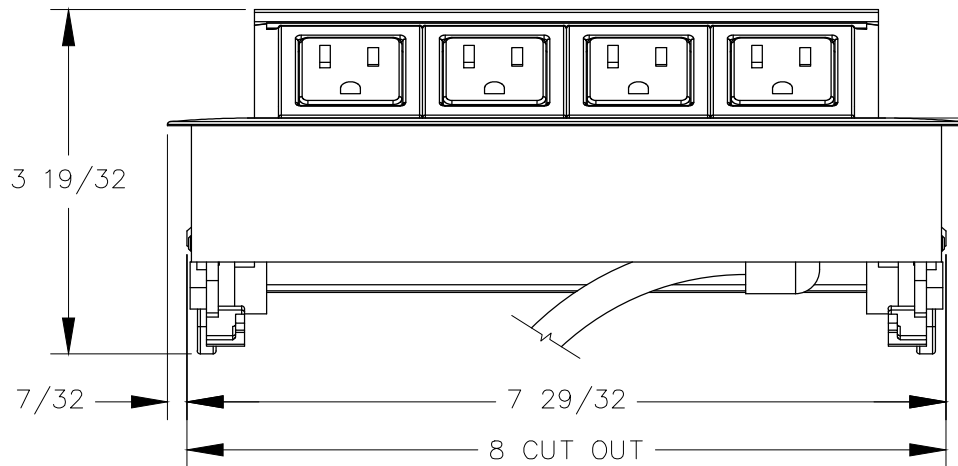

TOP VIEW

NOTE:

1. 6ft. cord length.
2. 1 15/32 X 1 21/32 X 2 1/16 Circuit breaker plug.
3. Table thickness is 7/8 MIN. to 1 11/16 MAX.

RIGHT VIEW

FRONT VIEW