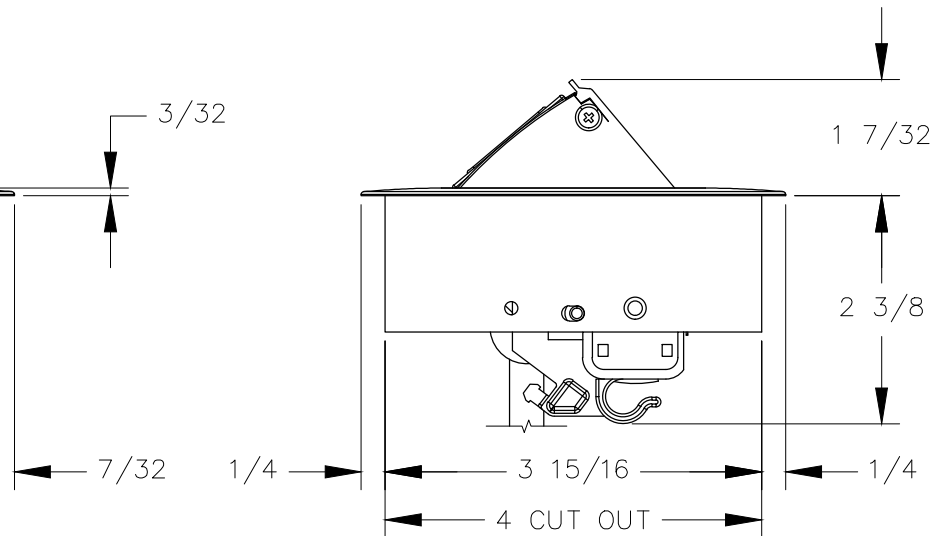

TOP VIEW

NOTE:

1. 6ft. cord length.
2. 1 15/32 X 1 21/32 X 2 1/16 Circuit breaker plug.
3. Table thickness is 7/8 MIN. to 1 11/16 MAX.

RIGHT VIEW

FRONT VIEW