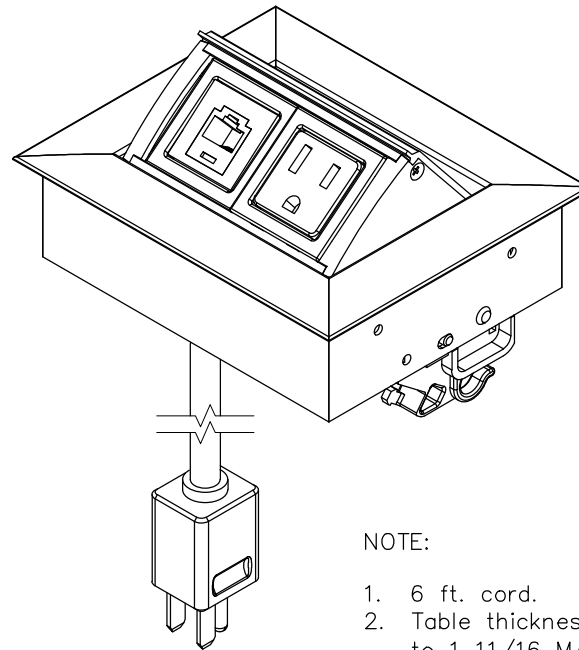

TOP VIEW

NOTE:

1. 6 ft. cord.
2. Table thickness is 3/4 MIN. to 1 11/16 MAX.
3. Plug dimension is 1 11/32 X 1 1/32 X 7/8.

FRONT VIEW

RIGHT VIEW