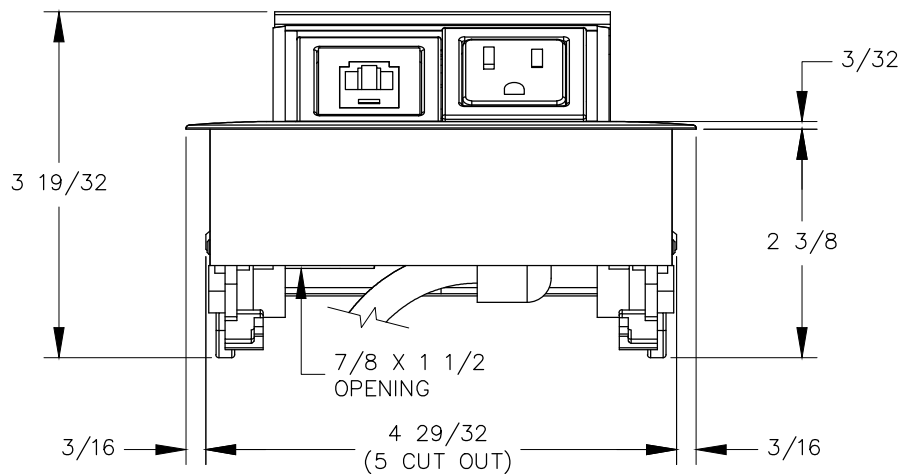

TOP VIEW

NOTE:

1. 6 ft. cord.
2. Table thickness is 3/4 MIN. to 1 11/16 MAX.
3. Plug dimension is 1 11/32 X 1 1/32 X 7/8.

FRONT VIEW

RIGHT VIEW