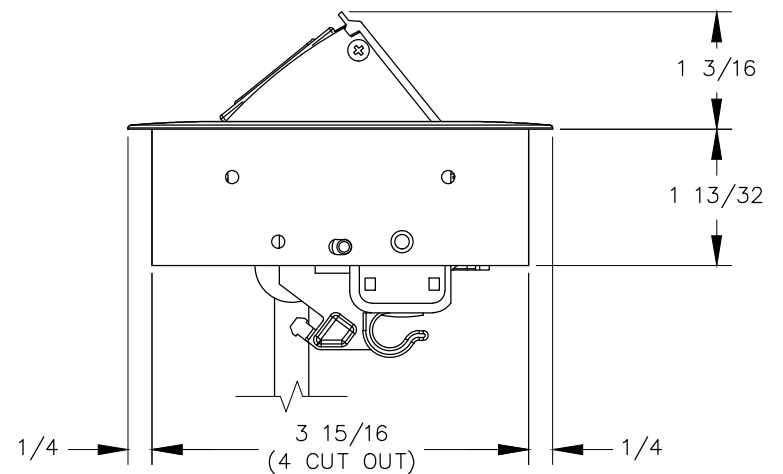

TOP VIEW

NOTE:

1. 6 ft. cord.
2. Table thickness is 3/4 MIN. to 1 11/16 MAX.
3. Plug dimension is 1 11/32 X 1 1/32 X 7/8.

FRONT VIEW

RIGHT VIEW