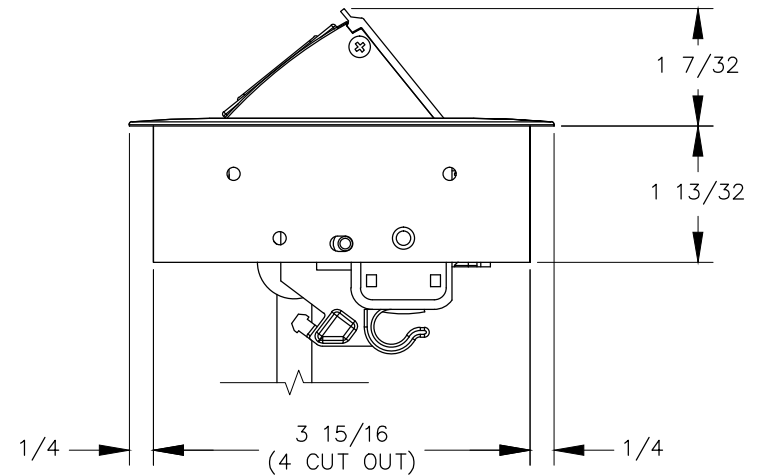

TOP VIEW

NOTE:

1. 5 ft. cord.
2. 13 in. connector cord.
3. Table thickness is 3/4 MIN. to 1 11/16 MAX.
4. USB ports are for charging use ONLY.

FRONT VIEW

RIGHT VIEW