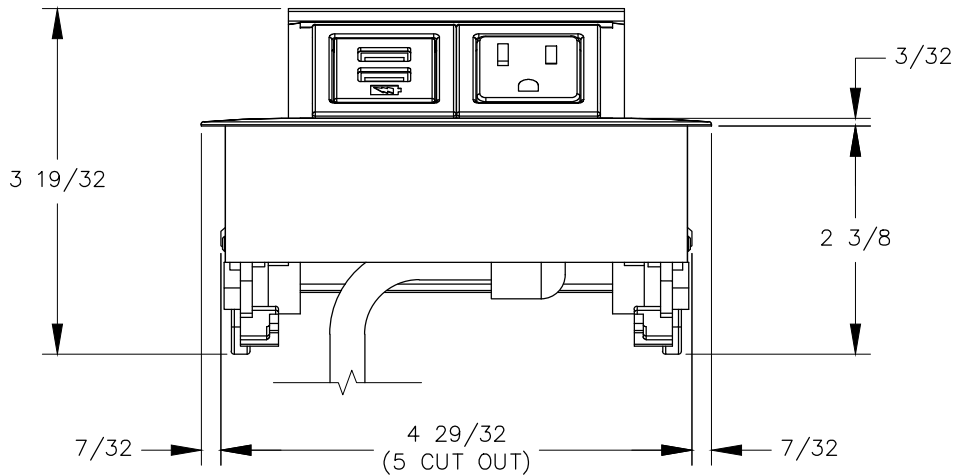

TOP VIEW

NOTE:

1. 5 ft. cord.
2. 13 in. connector cord.
3. Table thickness is 3/4 MIN. to 1 11/16 MAX.
4. USB ports are for charging use ONLY.

FRONT VIEW

RIGHT VIEW