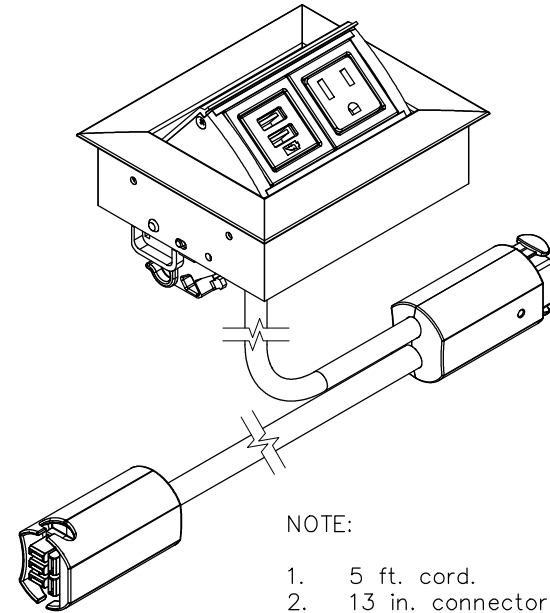

TOP VIEW

NOTE:

1. 5 ft. cord.
2. 13 in. connector cord.
3. Table thickness is 3/4 MIN. to 1 11/16 MAX.
4. USB ports are for charging use ONLY.

FRONT VIEW

RIGHT VIEW