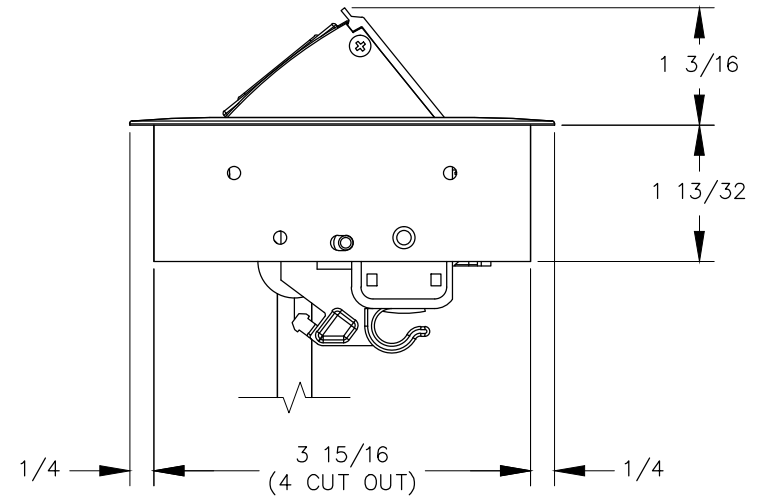

TOP VIEW

NOTE:

1. 6 ft. cord.
2. Table thickness is 3/4 MIN. to 1 11/16 MAX.
3. Plug dimension is 1 11/32 X 1 1/32 X 7/8.

FRONT VIEW

RIGHT VIEW