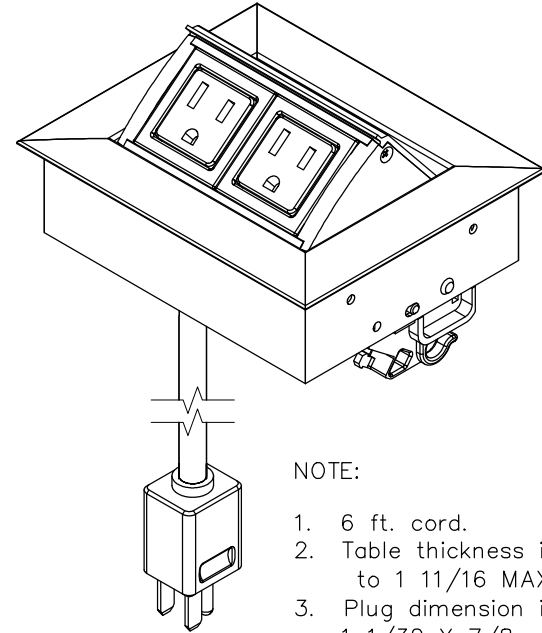

TOP VIEW

NOTE:

1. 6 ft. cord.
2. Table thickness is 3/4 MIN. to 1 11/16 MAX.
3. Plug dimension is 1 11/32 X 1 1/32 X 7/8.

FRONT VIEW

RIGHT VIEW