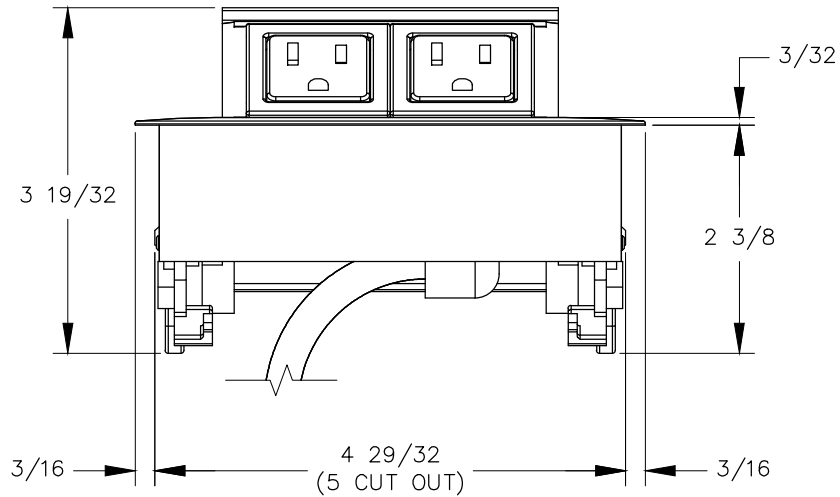

TOP VIEW

NOTE:

1. 6 ft. cord.
2. Table thickness is 3/4 MIN. to 1 11/16 MAX.
3. Plug dimension is 1 11/32 X 1 1/32 X 7/8.

FRONT VIEW

RIGHT VIEW