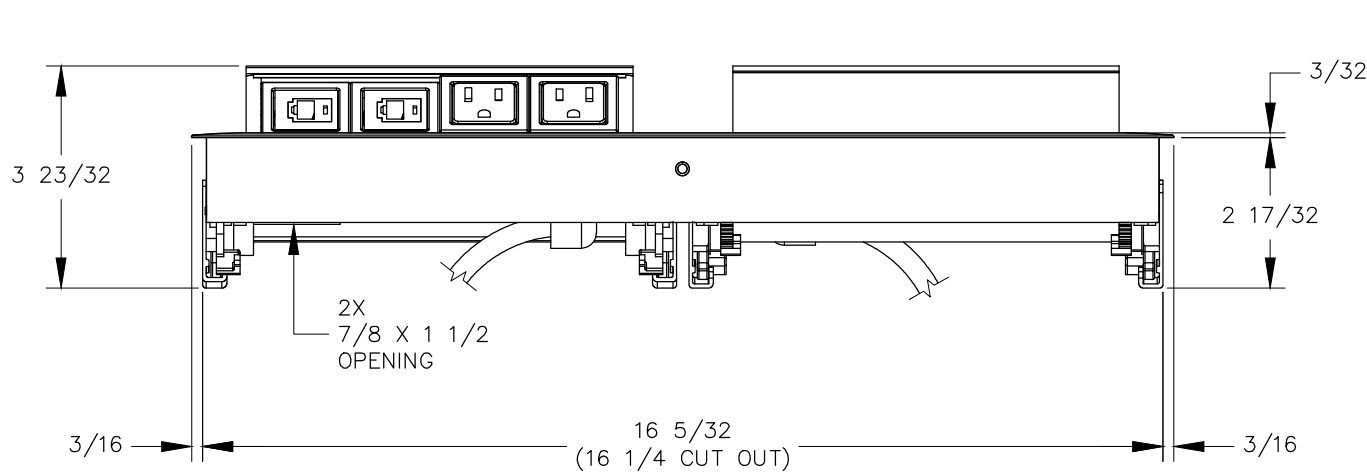

TOP VIEW

NOTE:

1. Cords have a 6 ft. length.
2. Table thickness is 3/4 MIN. to 1 11/16 MAX.
3. Dimensions for plugs are 1 11/32 X 1 1/32 X 7/8.

FRONT VIEW

RIGHT VIEW