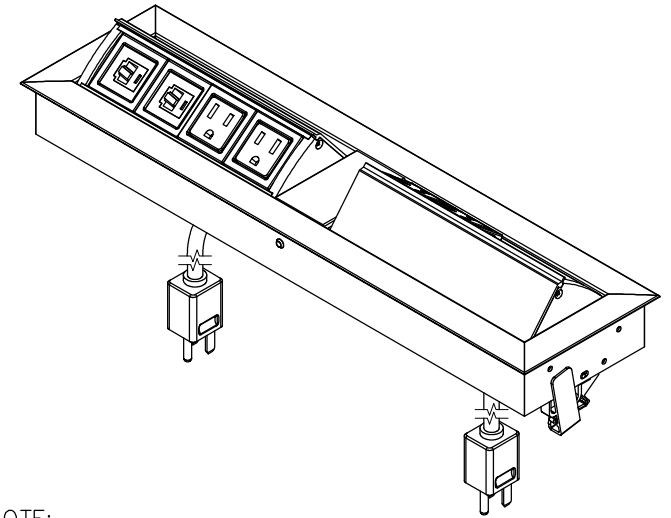

TOP VIEW

NOTE:

1. Cords have a 6 ft. length.
2. Table thickness is 3/4 MIN. to 1 11/16 MAX.
3. Dimensions for plugs are 1 11/32 X 1 1/32 X 7/8.

FRONT VIEW

RIGHT VIEW