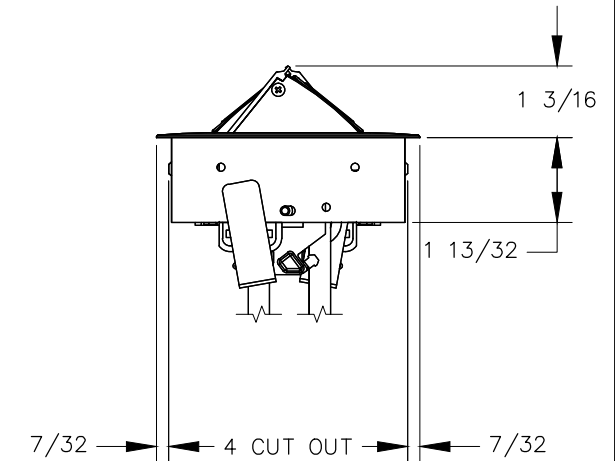

TOP VIEW

NOTE:

1. Cords have a 6 ft. length.
2. Table thickness is 3/4 MIN. to 1 11/16 MAX.
3. Dimensions for plugs are 1 11/32 X 1 1/32 X 7/8.

FRONT VIEW

RIGHT VIEW