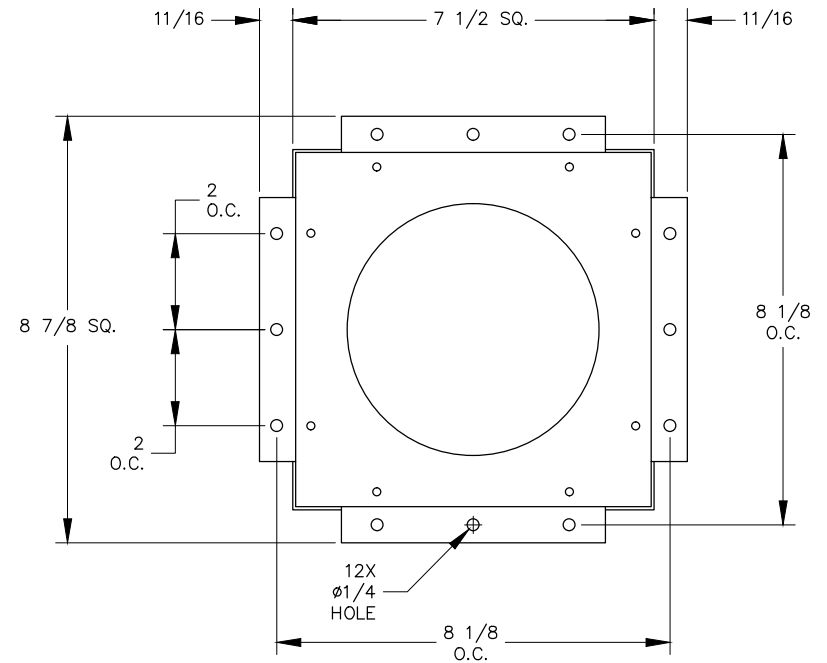

**NOTES:**

1. 6 ft. power cord.
2. 4 power outlets (2 per side)
3. 2 Cat6 Data Jacks (1 per side)
4. 2 Cat3 Data Jacks (1 per side)
5. Table thickness is 3/4" MIN. to 1-1/2" MAX.

FRONT VIEW