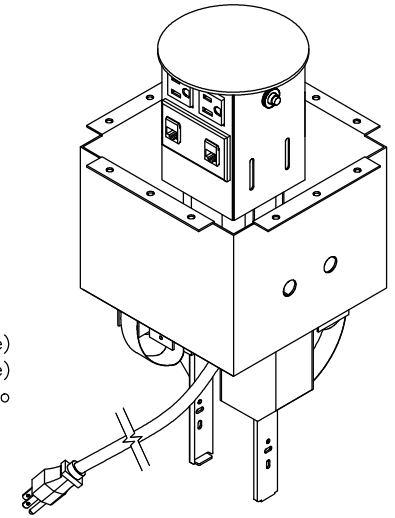

**NOTES:**

1. 6 ft. power cord.
2. 4 power outlets (2 per side)
3. 2 Cat6 Data Jacks (1 per side)
4. 2 Cat3 Data Jacks (1 per side)
5. Table thickness is 3/4" MIN. to 1-1/2" MAX.

FRONT VIEW