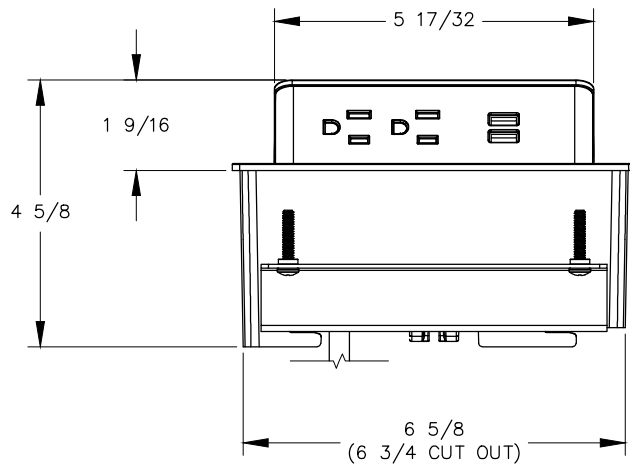

TOP VIEW

NOTE:

1. 6 ft. cord.
2. Table thickness is 3/4" MIN. to 1-1/2" MAX.
3. USB ports are for charging use ONLY.

FRONT VIEW

SIDE VIEW