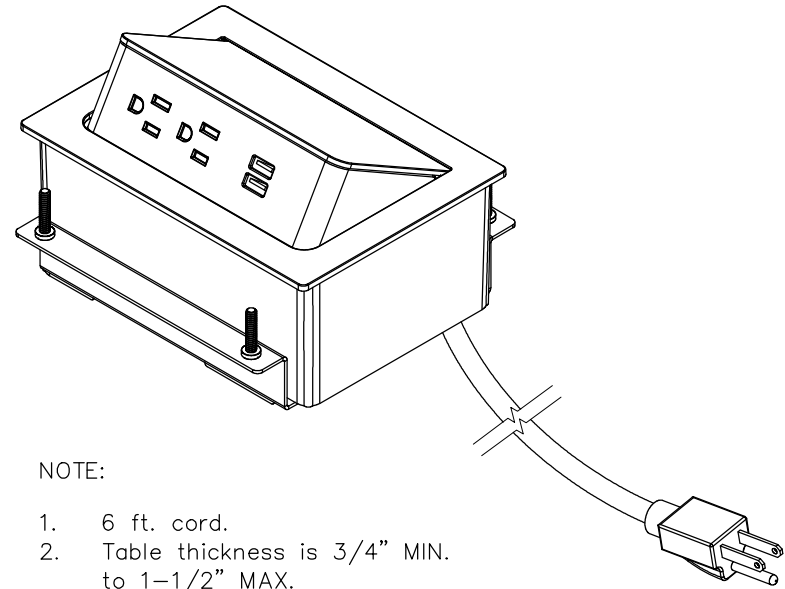

TOP VIEW

NOTE:

1. 6 ft. cord.
2. Table thickness is 3/4" MIN. to 1-1/2" MAX.
3. USB ports are for charging use ONLY.

FRONT VIEW

SIDE VIEW