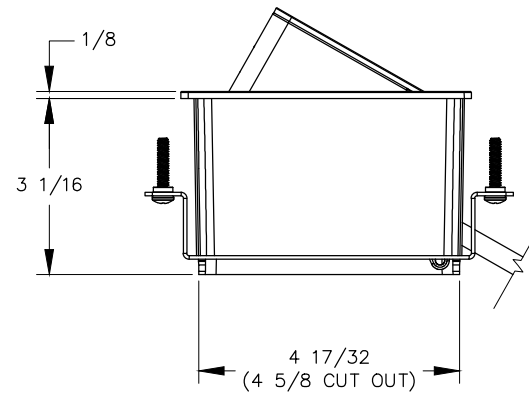

TOP VIEW

NOTE:

1. 6 ft. cord.
2. Table thickness is 3/4" MIN. to 1-1/2" MAX.
3. USB ports are for charging use ONLY.

FRONT VIEW

SIDE VIEW