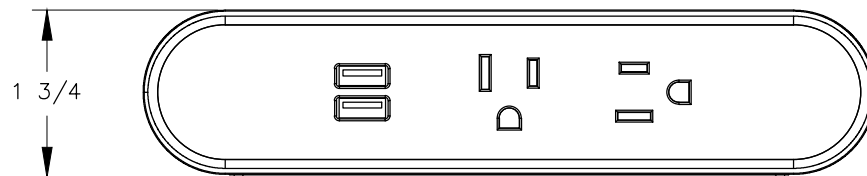

TOP VIEW

NOTE:

1. Mobile device must have a wireless charging receiver.
2. Output: 5W
3. 9 ft. cord.
4. USB ports are for charging use ONLY.

FRONT VIEW