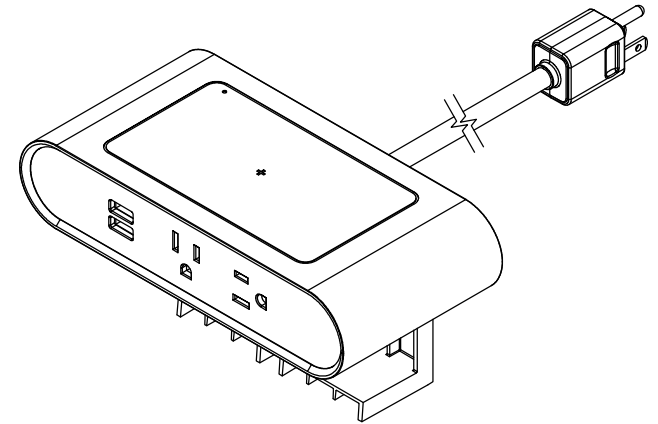

TOP VIEW

FRONT VIEW

BOTTOM VIEW

NOTE:

1. 9 ft. cord.
2. Table thickness is 2 in. Max.
3. Mobile device must have a wireless charging receiver.
4. USB ports are for charging use ONLY.
5. Wireless output 5W Max.