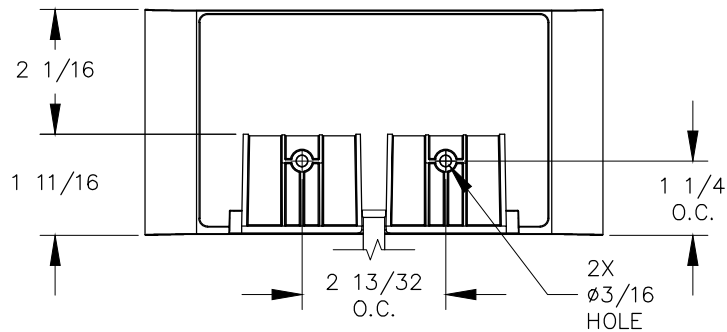

TOP VIEW

FRONT VIEW

BOTTOM VIEW

NOTE:

1. 9 ft. cord.
2. Table thickness is 2 in. Max.
3. Mobile device must have a wireless charging receiver.
4. USB ports are for charging use ONLY.
5. Wireless output 5W Max.