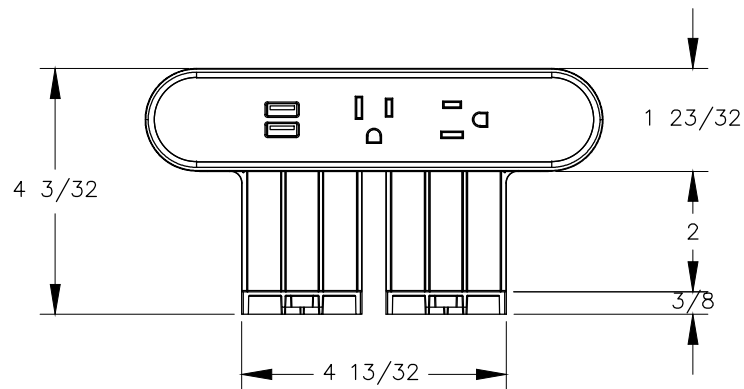

TOP VIEW

FRONT VIEW

BOTTOM VIEW

NOTE:

1. 9 ft. cord.
2. Table thickness is 2 in. Max.
3. Mobile device must have a wireless charging receiver.
4. USB ports are for charging use ONLY.
5. Wireless output 5W Max.