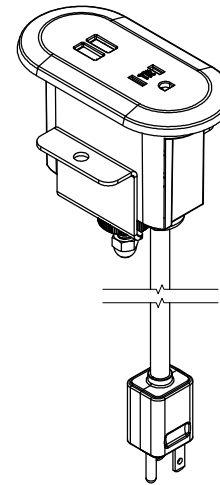

TOP VIEW

NOTE:

1. 9 ft. cord.
2. Table thickness is 1-1/8" MIN. to 1-3/4" MAX.
3. USB ports are for charging use ONLY.

FRONT VIEW

SIDE VIEW