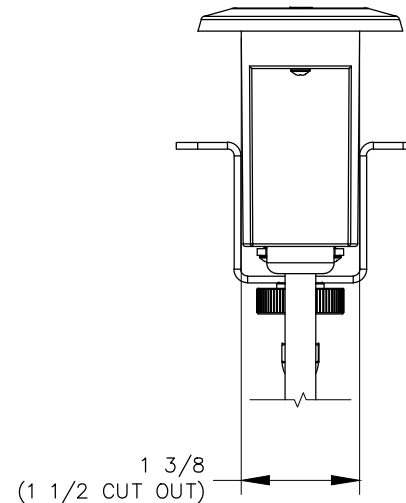

TOP VIEW

NOTE:

1. 9 ft. cord.
2. Table thickness is 1-1/8" MIN. to 1-3/4" MAX.
3. USB ports are for charging use ONLY.

FRONT VIEW

SIDE VIEW