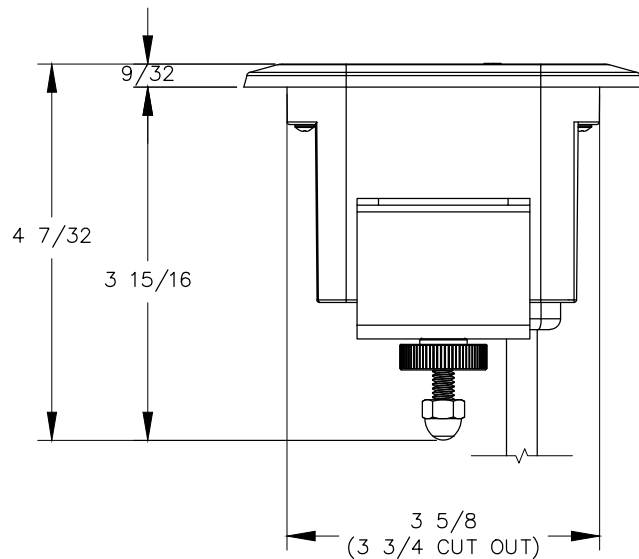

TOP VIEW

NOTE:

1. 9 ft. cord.
2. Table thickness is 1-1/8" MIN. to 1-3/4" MAX.
3. USB ports are for charging use ONLY.

FRONT VIEW

SIDE VIEW