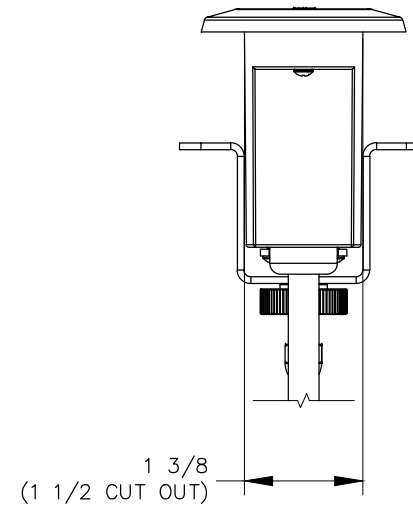

TOP VIEW

NOTE:

1. 9 ft. cord.
2. Table thickness is 1-1/8" MIN. to 1-3/4" MAX.

FRONT VIEW

SIDE VIEW