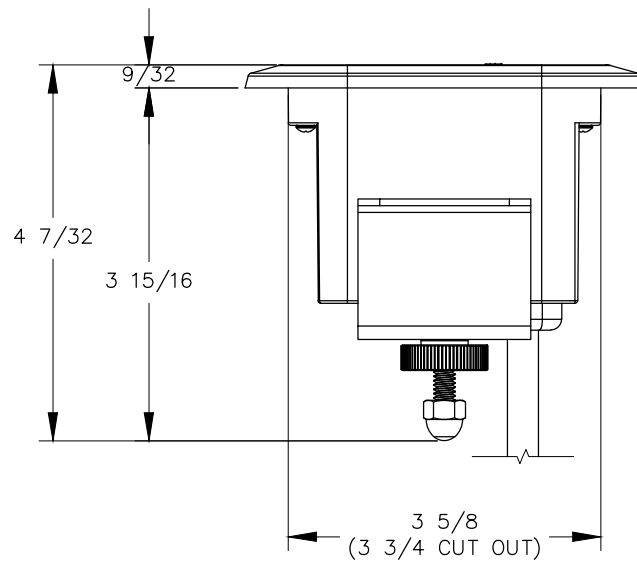

TOP VIEW

NOTE:

1. 9 ft. cord.
2. Table thickness is 1-1/8" MIN. to 1-3/4" MAX.

FRONT VIEW

SIDE VIEW