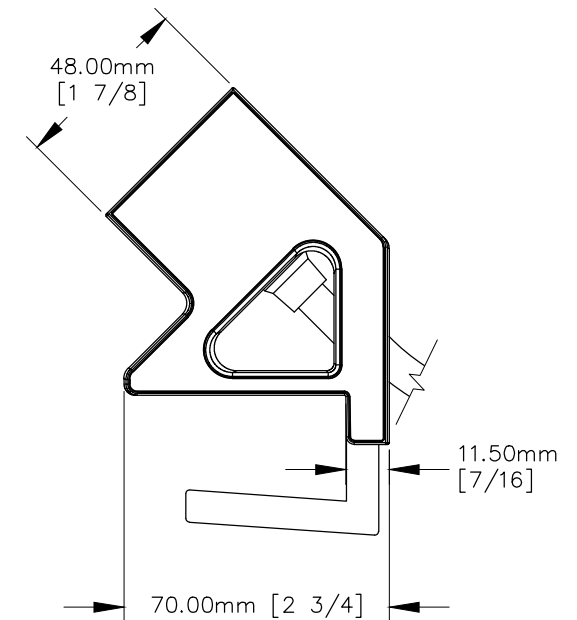

TOP VIEW

NOTE:

1. 5 ft. cord.
2. Table thickness is 10.00mm [13/32] MIN. to 40.00mm [1 9/16] MAX.
3. USB-A & USB-C ports are for charging use ONLY.

FRONT VIEW

RIGHT VIEW