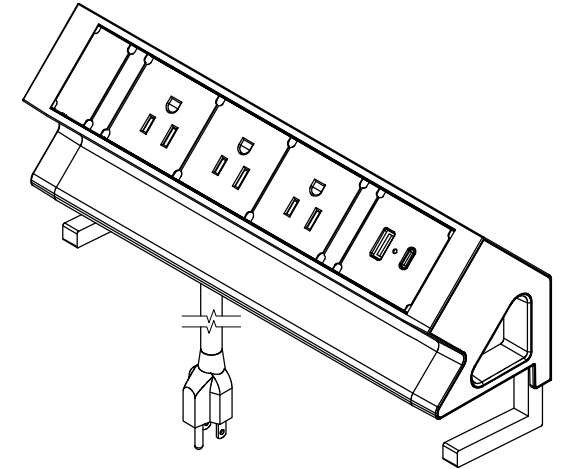

TOP VIEW

NOTE:

1. 5 ft. cord.
2. Table thickness is 10.00mm [13/32] MIN. to 40.00mm [1 9/16] MAX.
3. USB-A & USB-C ports are for charging use ONLY.

FRONT VIEW

RIGHT VIEW