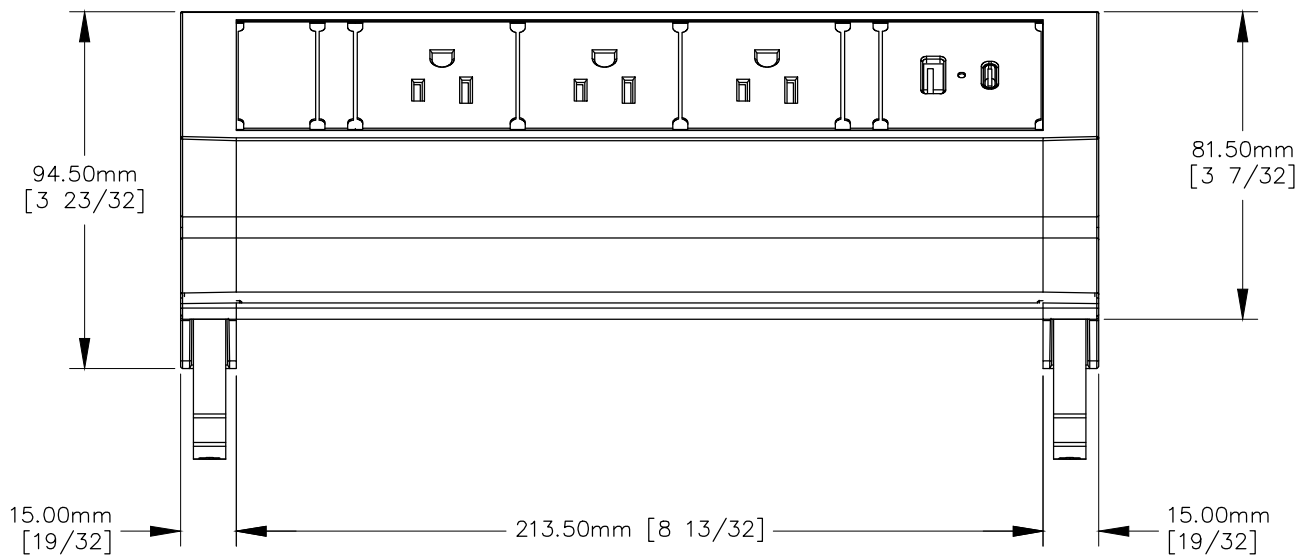

TOP VIEW

NOTE:

1. 5 ft. cord.
2. Table thickness is 10.00mm [13/32] MIN. to 40.00mm [1 9/16] MAX.
3. USB-A & USB-C ports are for charging use ONLY.

FRONT VIEW

RIGHT VIEW