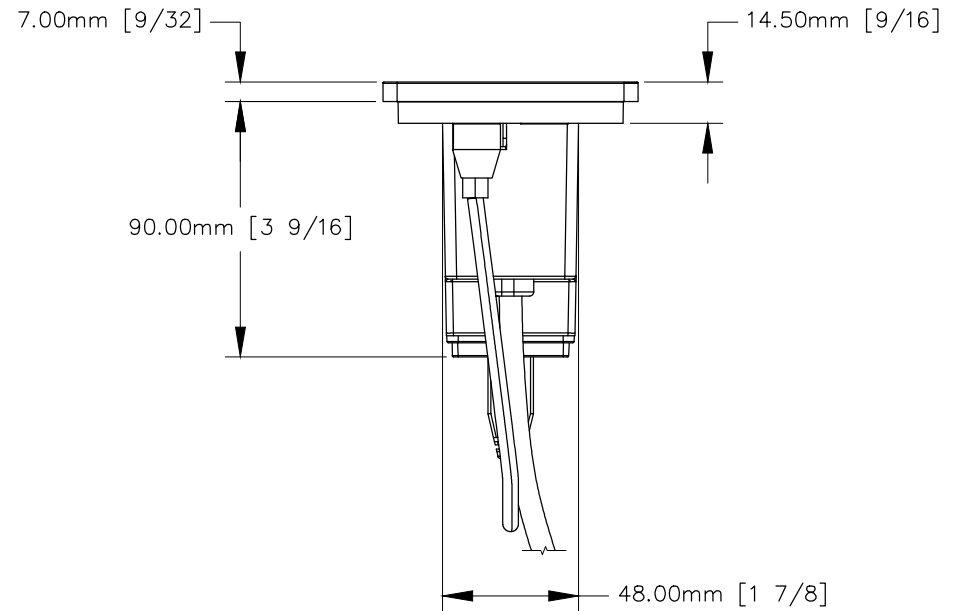

TOP VIEW

NOTE:

1. 6 ft. cord.
2. USB-A ports are for charging use ONLY
3. Table thickness is 12.00mm [1/2] MIN.

FRONT VIEW

SIDE VIEW