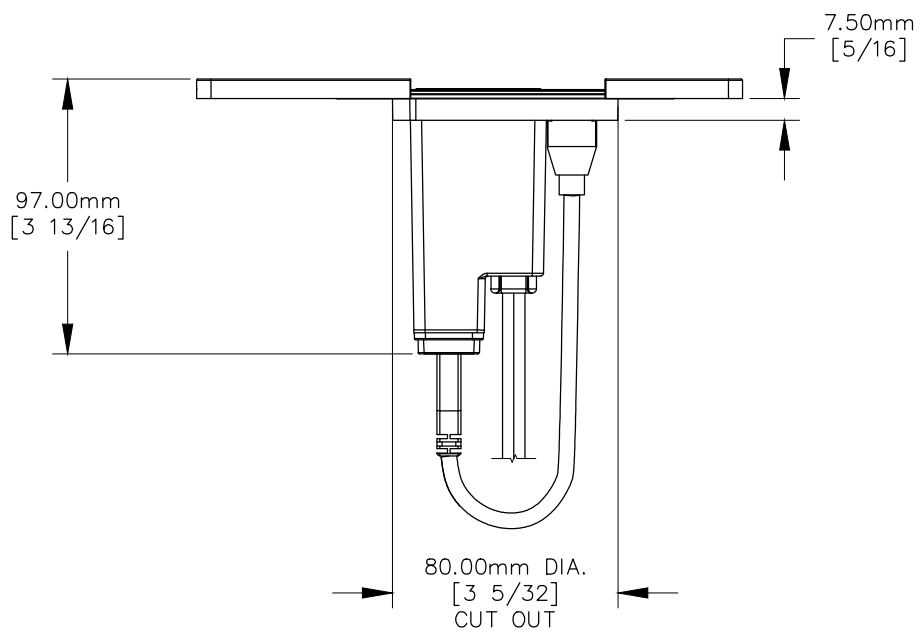

TOP VIEW

NOTE:

1. 6 ft. cord.
2. USB-A ports are for charging use ONLY
3. Table thickness is 12.00mm [1/2] MIN.

FRONT VIEW

SIDE VIEW