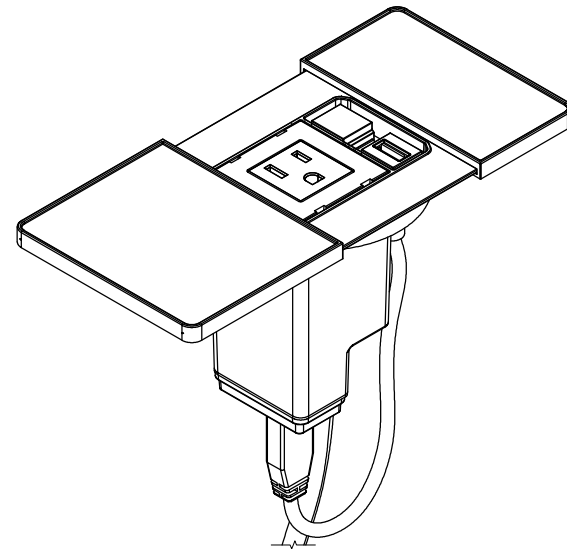

TOP VIEW

NOTE:

1. 6 ft. cord.
2. USB-A ports are for charging use ONLY
3. Table thickness is 12.00mm [1/2] MIN.

FRONT VIEW

SIDE VIEW