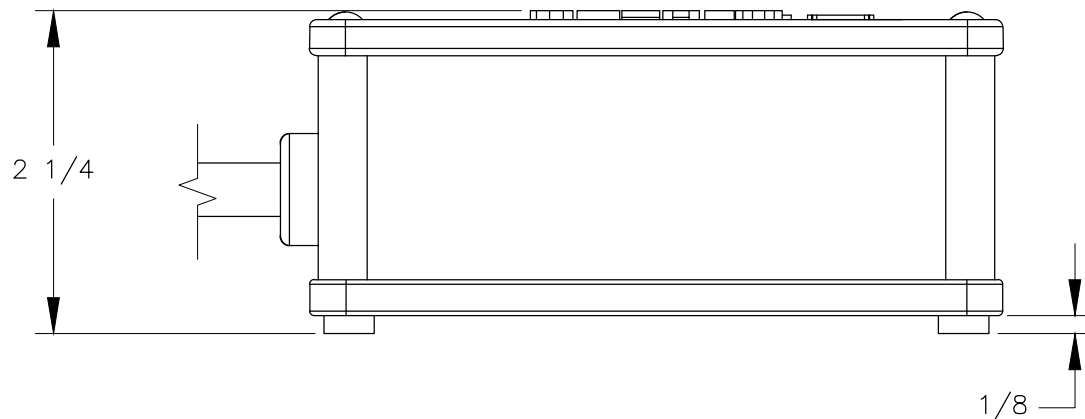

TOP VIEW

FRONT VIEW

NOTES:

1. Cord length 6 ft.