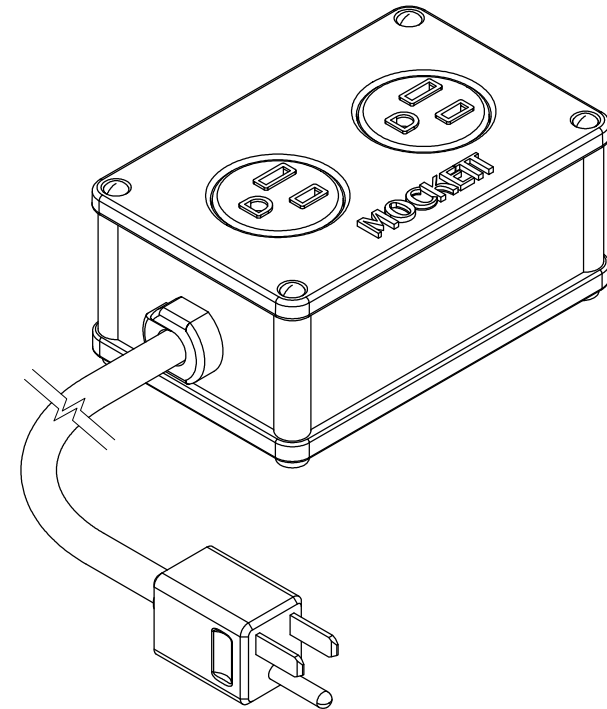

TOP VIEW

FRONT VIEW

NOTES:

1. Cord length 6 ft.