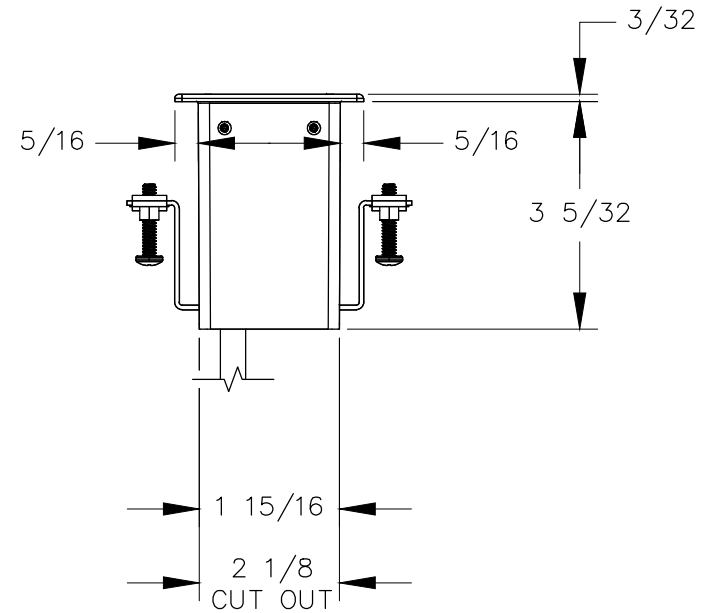

TOP VIEW

NOTES:

1. USB ports are for charging use ONLY.
2. 6 ft. Cord
3. 3/4" MIN. to 1-1/8" MAX. Table thickness

FRONT VIEW

RIGHT VIEW