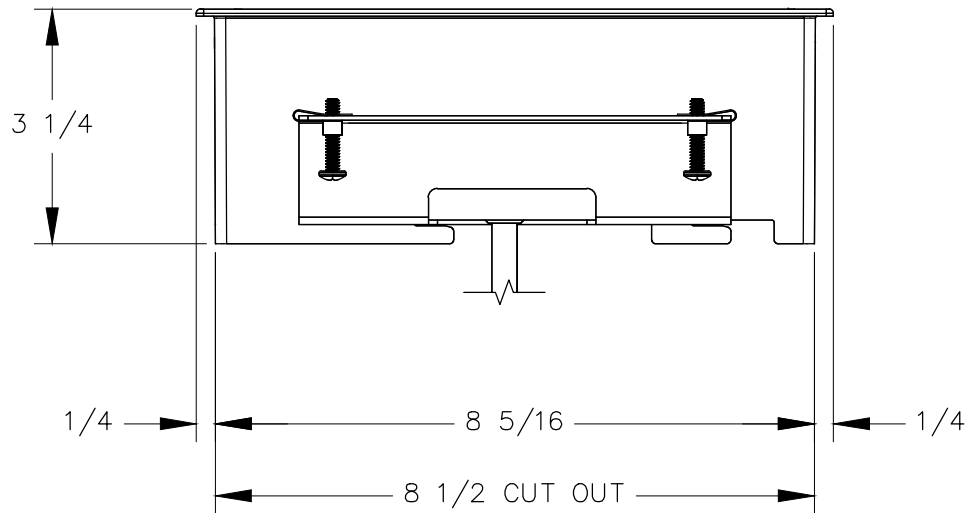

TOP VIEW

NOTES:

1. USB ports are for charging use ONLY.
2. 6 ft. Cord
3. 3/4" MIN. to 1-1/8" MAX. Table thickness

FRONT VIEW

RIGHT VIEW