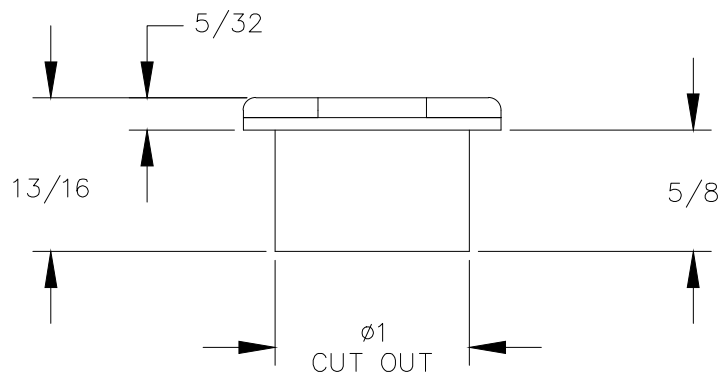

TOP VIEW

FRONT VIEW

OPEN SLOT CAN FIT
MAX 5/16 DIA CORD
WHEN INSTALLED.

DETAIL