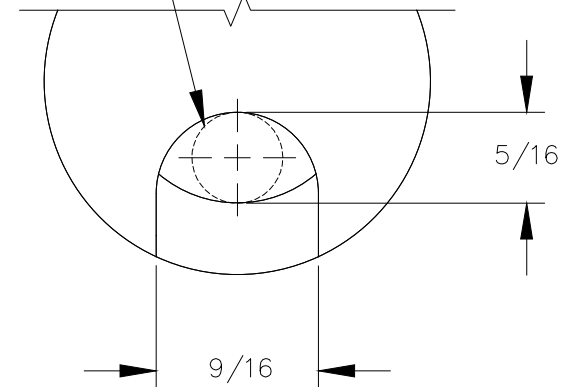

TOP VIEW

FRONT VIEW

OPEN SLOT CAN FIT
MAX 5/16 DIA CORD
WHEN INSTALLED.

DETAIL