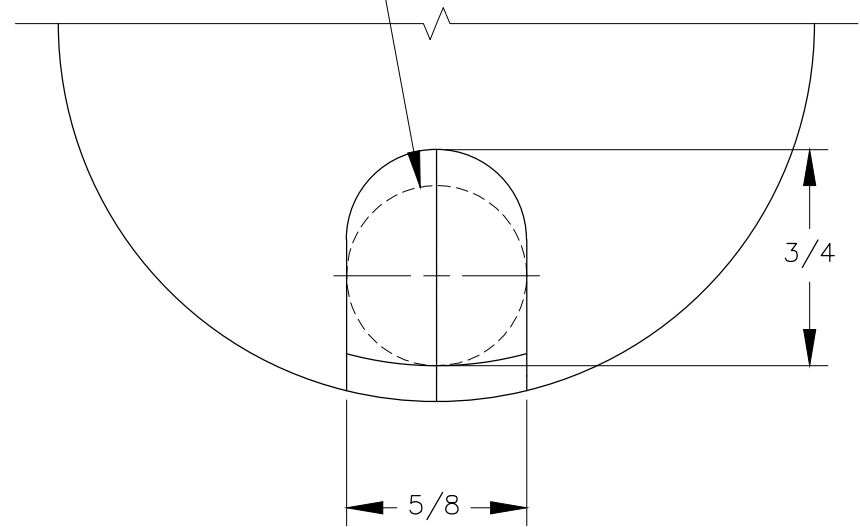

TOP VIEW

FRONT VIEW

OPEN SLOT CAN FIT  
MAX 5/8 DIA CORD  
WHEN INSTALLED.

DETAIL