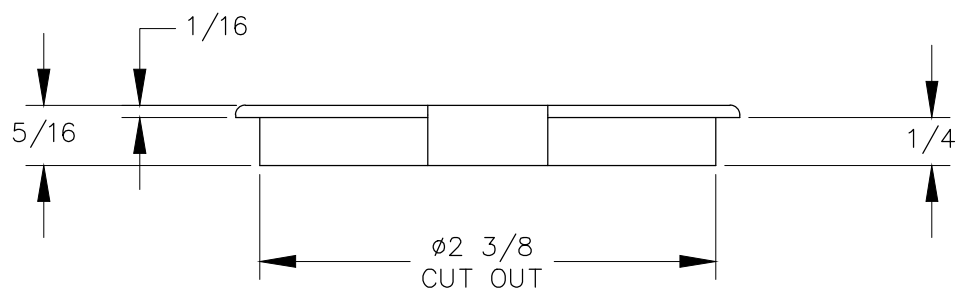

TOP VIEW

FRONT VIEW

OPEN SLOT CAN FIT  
MAX 5/8 DIA CORD  
WHEN INSTALLED.

DETAIL