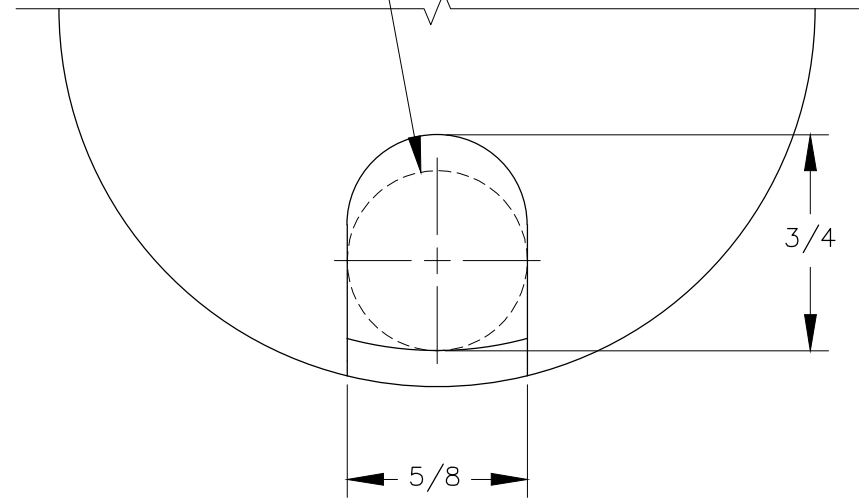

TOP VIEW

OPEN SLOT CAN FIT
MAX 5/8 DIA CORD
WHEN INSTALLED.

FRONT VIEW

DETAIL