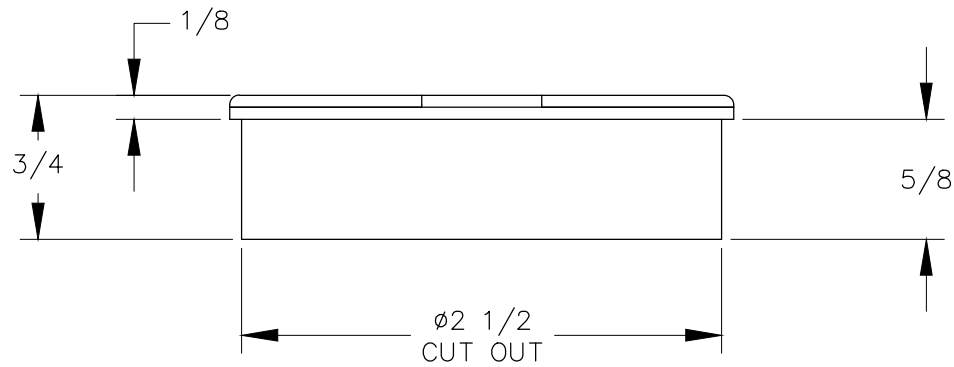

TOP VIEW

OPEN SLOT CAN FIT
MAX 5/8 DIA CORD
WHEN INSTALLED.

FRONT VIEW

DETAIL