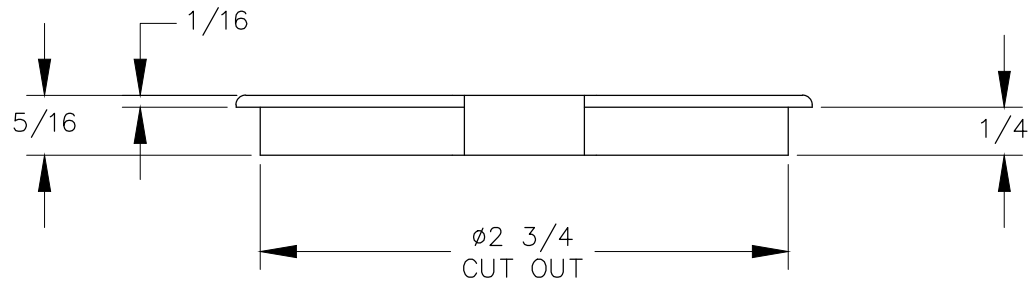

TOP VIEW

OPEN SLOT CAN FIT
MAX 5/8 DIA CORD
WHEN INSTALLED.

DETAIL

FRONT VIEW