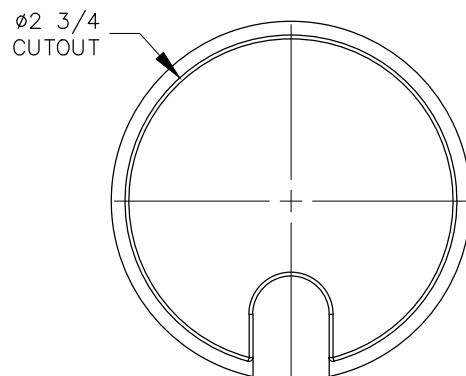

TOP VIEW

NOTE:

1. Maximum cord diameter is  $5/8$ .

FRONT VIEW

BOTTOM VIEW