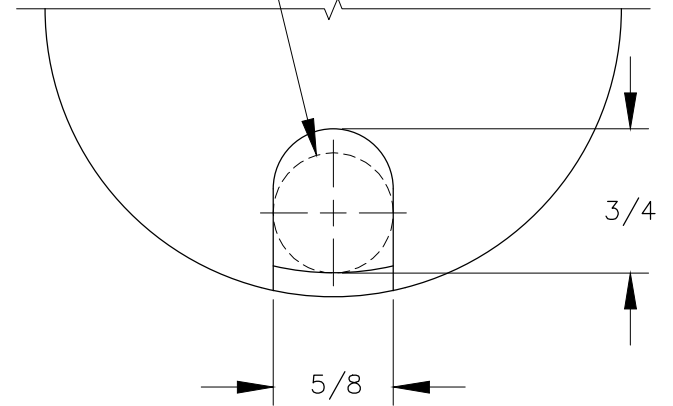

TOP VIEW

OPEN SLOT CAN FIT
MAX 5/8 DIA CORD
WHEN INSTALLED.

DETAIL

FRONT VIEW