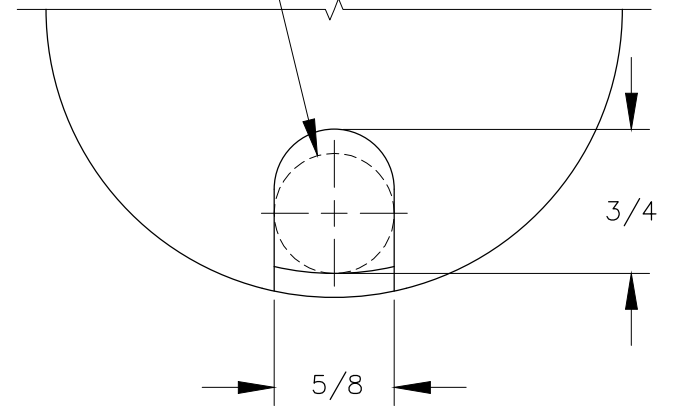

TOP VIEW

TOP VIEW

OPEN SLOT CAN FIT  
MAX 5/8 DIA CORD  
WHEN INSTALLED.

DETAIL