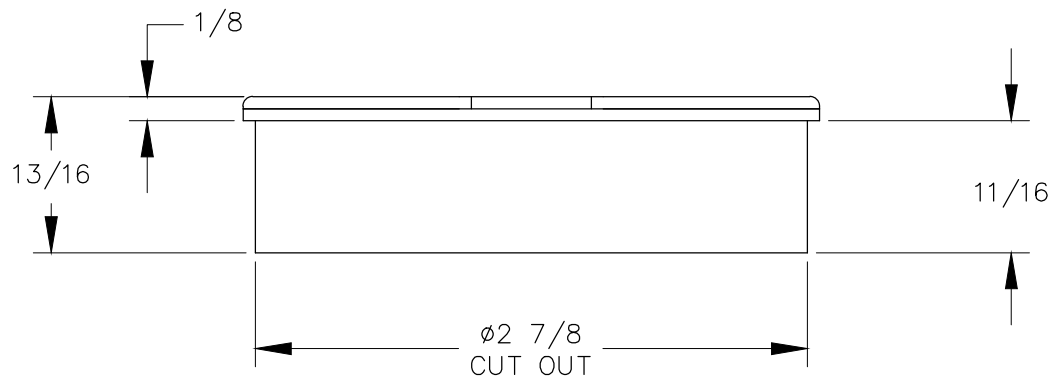

TOP VIEW

TOP VIEW

OPEN SLOT CAN FIT  
MAX 5/8 DIA CORD  
WHEN INSTALLED.

DETAIL