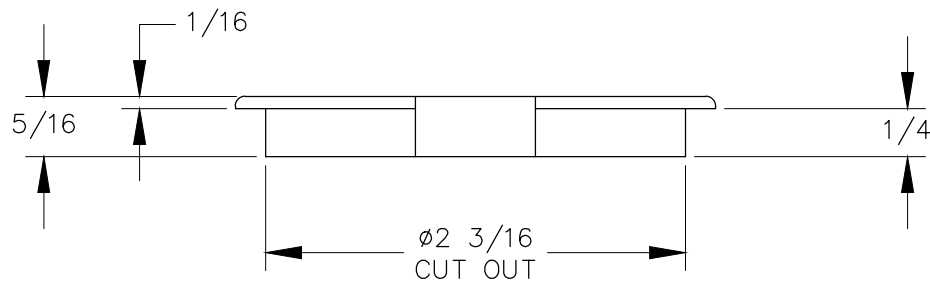

TOP VIEW

OPEN SLOT CAN FIT
MAX 5/8 DIA CORD
WHEN INSTALLED.

DETAIL

FRONT VIEW