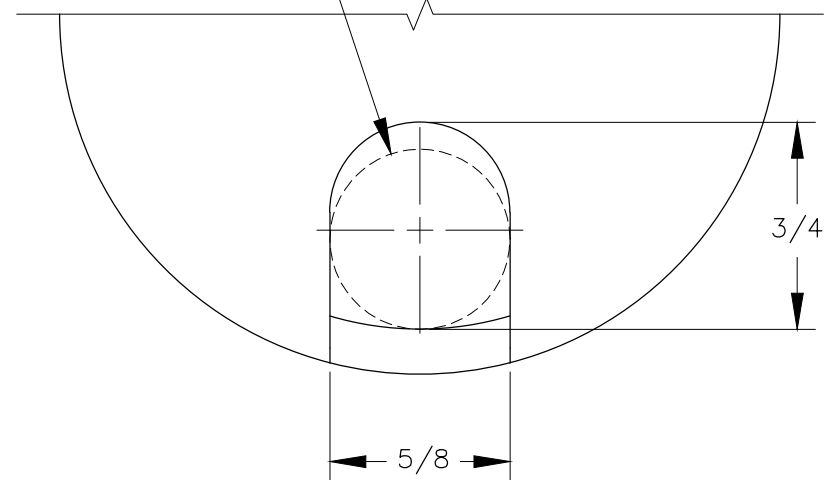

TOP VIEW

OPEN SLOT CAN FIT
MAX 5/8 DIA CORD
WHEN INSTALLED.

DETAIL

FRONT VIEW