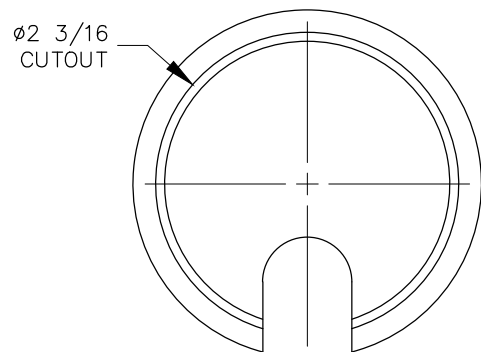

TOP VIEW

FRONT VIEW

BOTTOM VIEW

NOTE:

1. Maximum cord diameter is 5/8.