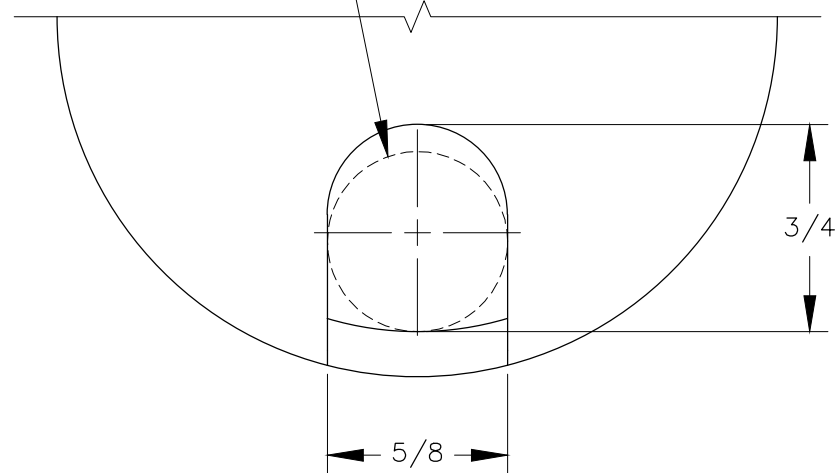

TOP VIEW

OPEN SLOT CAN FIT
MAX 5/8 DIA CORD
WHEN INSTALLED.

FRONT VIEW

DETAIL