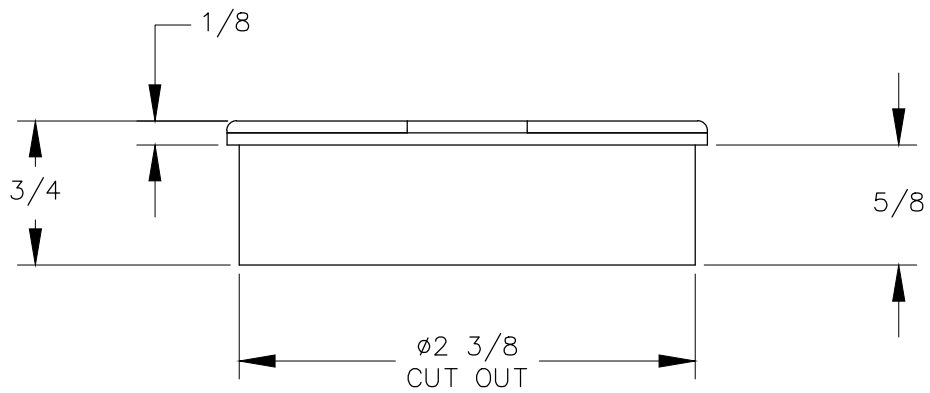

TOP VIEW

OPEN SLOT CAN FIT
MAX 5/8 DIA CORD
WHEN INSTALLED.

FRONT VIEW

DETAIL