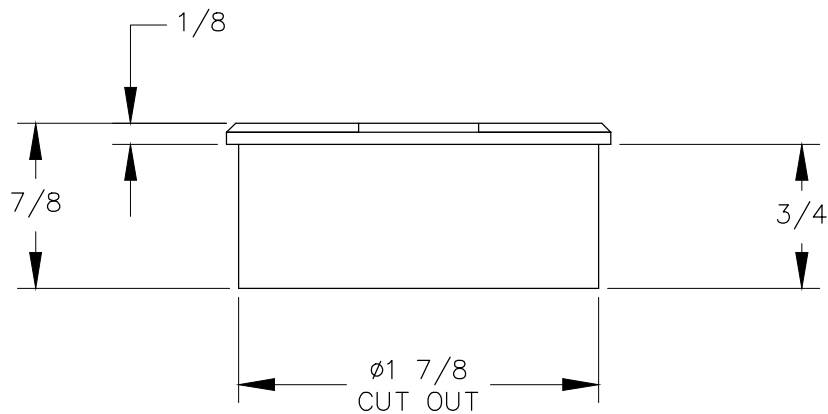

TOP VIEW

FRONT VIEW

OPEN SLOT CAN FIT  
MAX 5/8 DIA CORD  
WHEN INSTALLED.

DETAIL