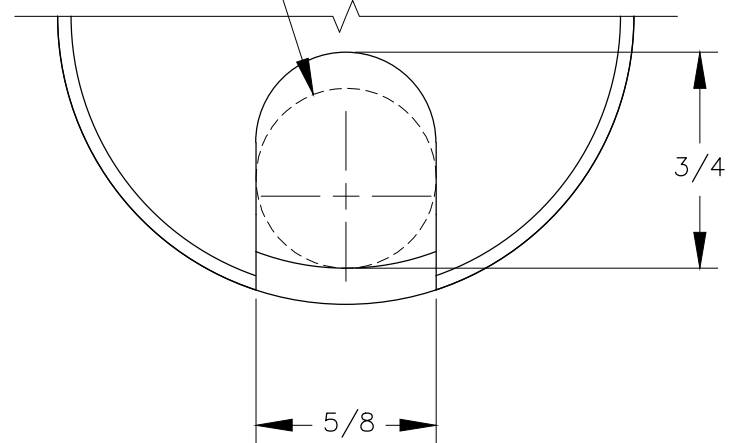

TOP VIEW

FRONT VIEW

OPEN SLOT CAN FIT  
MAX 5/8 DIA CORD  
WHEN INSTALLED.

DETAIL