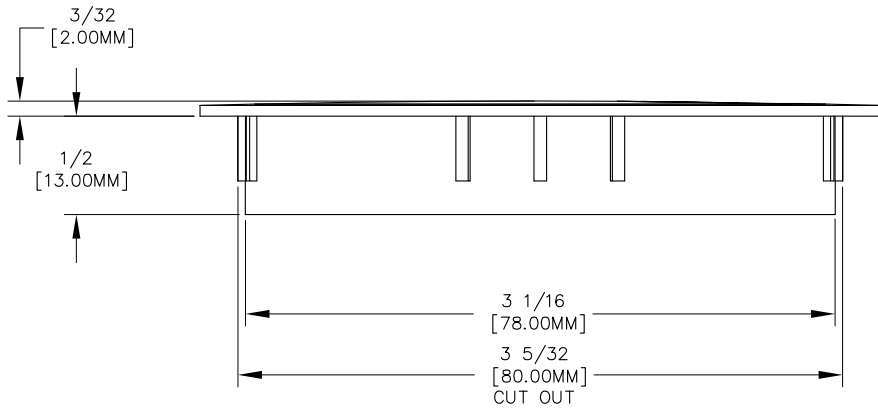

Ø3 17/32  
[Ø90.00MM]

TOP VIEW

FRONT VIEW

SIDE VIEW