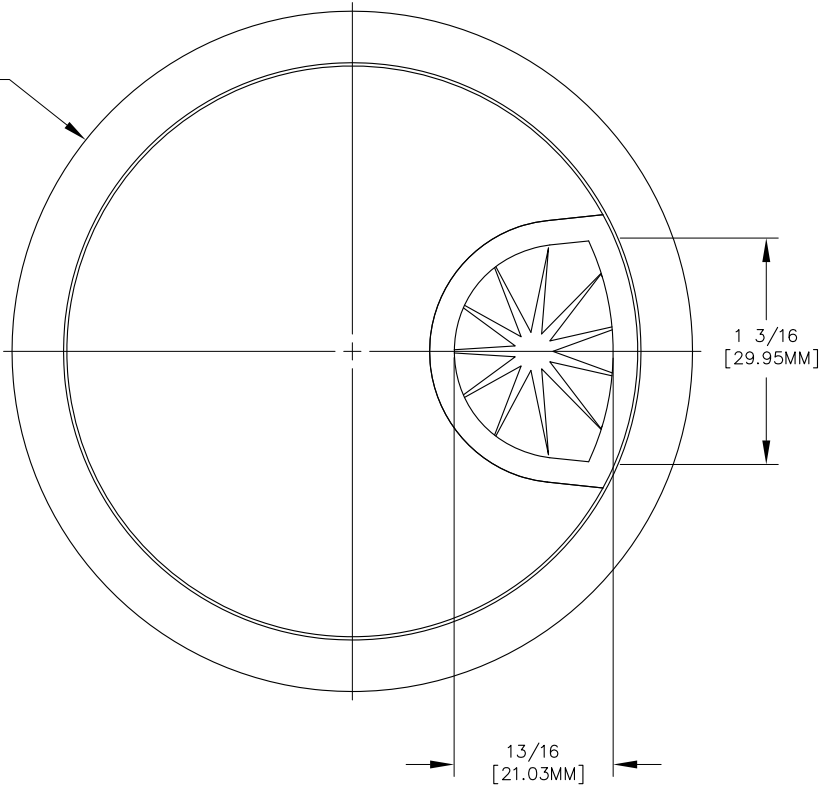

Ø3 17/32  
[Ø90.00MM]

TOP VIEW

FRONT VIEW

SIDE VIEW