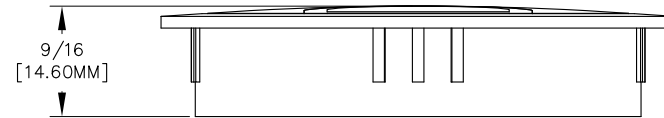

ø2 11/16  
[ø68.00MM]

TOP VIEW

FRONT VIEW

SIDE VIEW