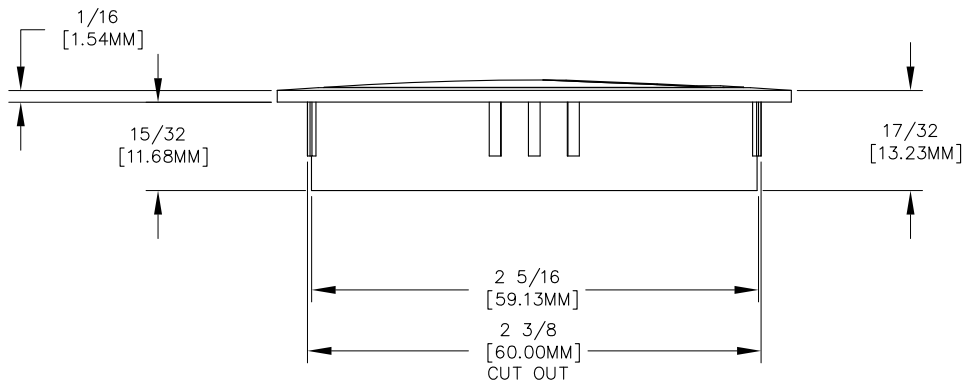

ø2 11/16  
[ø68.00MM]

TOP VIEW

FRONT VIEW

SIDE VIEW