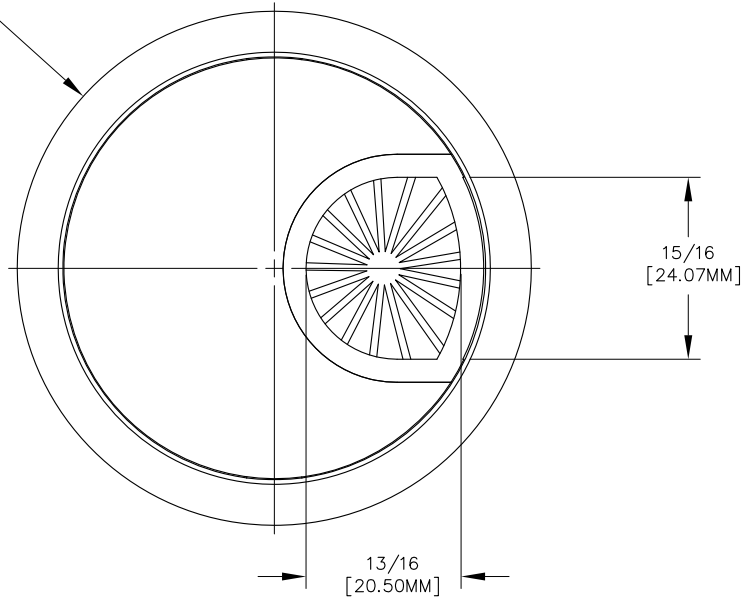

ø2 11/16  
[ø68.00MM]

TOP VIEW

FRONT VIEW

SIDE VIEW