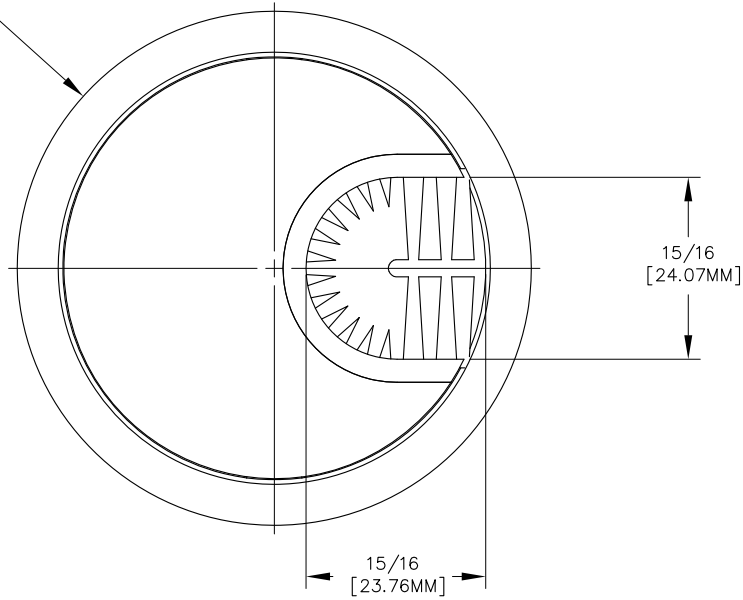

ø2 11/16
[ø68.00MM]

TOP VIEW

FRONT VIEW

SIDE VIEW