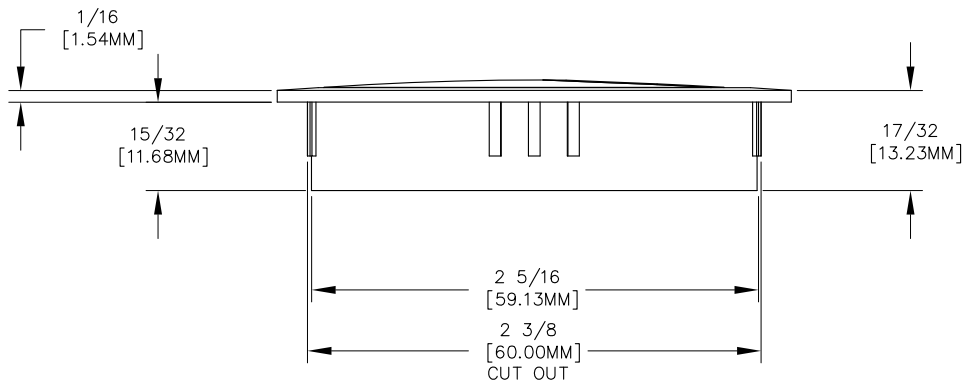

ø2 11/16
[ø68.00MM]

TOP VIEW

FRONT VIEW

SIDE VIEW