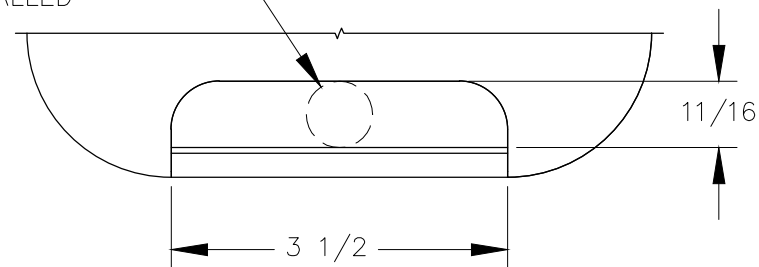

TOP VIEW

OPEN SLOT CAN FIT A MAX
 $\phi 11/16$ DIA CORD WHEN
 INSTALLED

FRONT VIEW

SIDE VIEW