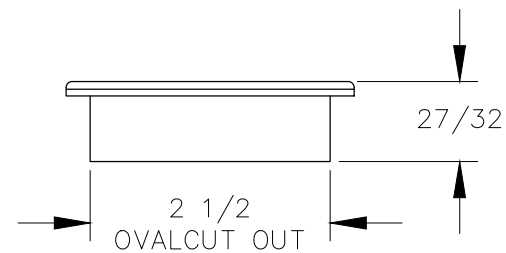

TOP VIEW

OPEN SLOT CAN FIT A MAX
 $\phi 11/16$ DIA CORD WHEN
 INSTALLED

FRONT VIEW

SIDE VIEW