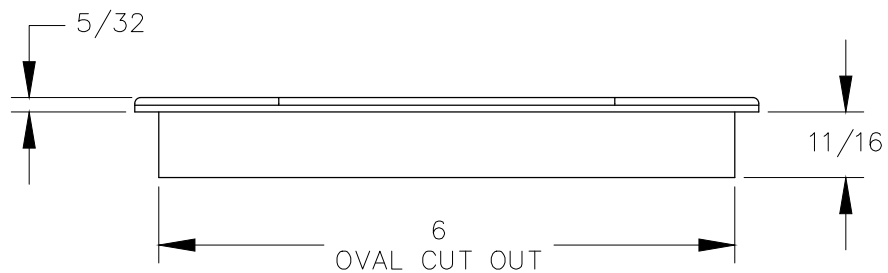

TOP VIEW

OPEN SLOT CAN FIT A MAX
 $\phi 11/16$ DIA CORD WHEN
 INSTALLED

FRONT VIEW

SIDE VIEW