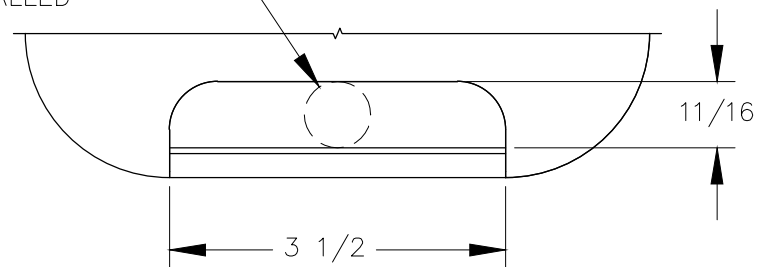

TOP VIEW

OPEN SLOT CAN FIT A MAX
Ø11/16 DIA CORD WHEN
INSTALLED

FRONT VIEW

SIDE VIEW