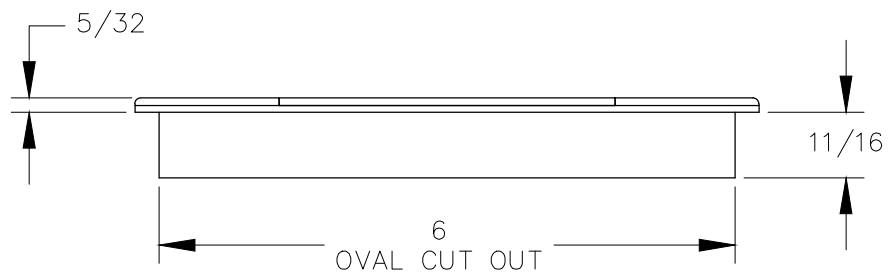

TOP VIEW

OPEN SLOT CAN FIT A MAX
Ø11/16 DIA CORD WHEN
INSTALLED

FRONT VIEW

SIDE VIEW