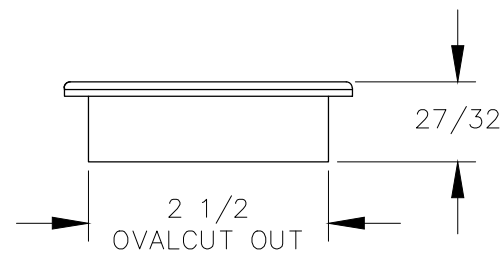

TOP VIEW

OPEN SLOT CAN FIT A MAX
Ø11/16 DIA CORD WHEN
INSTALLED

FRONT VIEW

SIDE VIEW