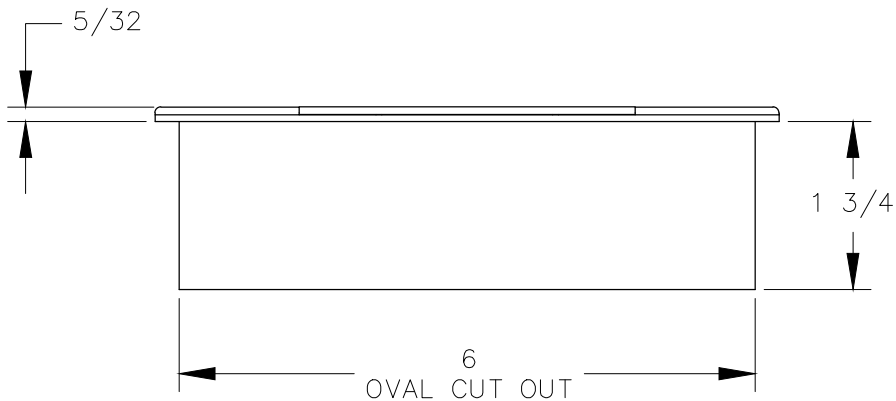

TOP VIEW

OPEN SLOT CAN FIT A MAX  
 $\phi 11/16$  CORD WHEN  
 INSTALLED

FRONT VIEW

SIDE VIEW