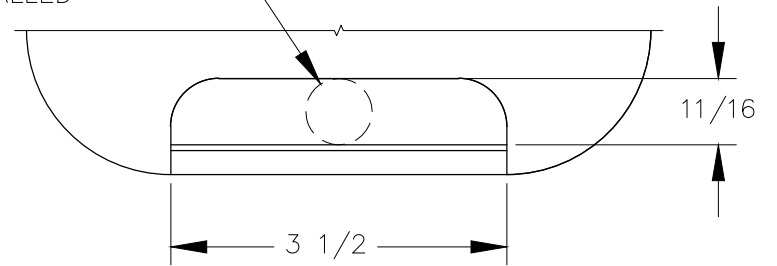

TOP VIEW

OPEN SLOT CAN FIT A MAX  
 $\phi 11/16$  CORD WHEN  
 INSTALLED

FRONT VIEW

SIDE VIEW