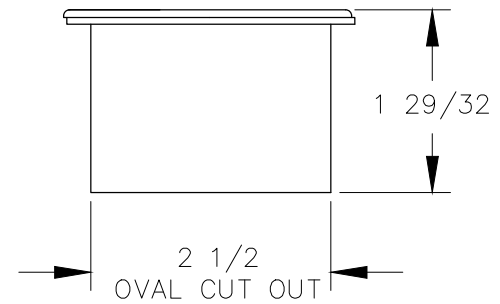

TOP VIEW

OPEN SLOT CAN FIT A MAX  
 $\phi 11/16$  CORD WHEN  
 INSTALLED

FRONT VIEW

SIDE VIEW