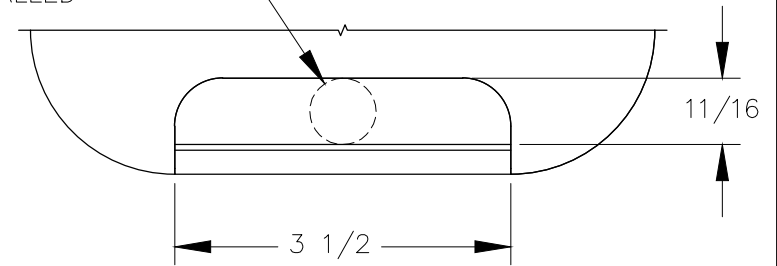

TOP VIEW

OPEN SLOT CAN FIT A MAX  
Ø11/16 CORD WHEN  
INSTALLED

DETAIL

FRONT VIEW

SIDE VIEW