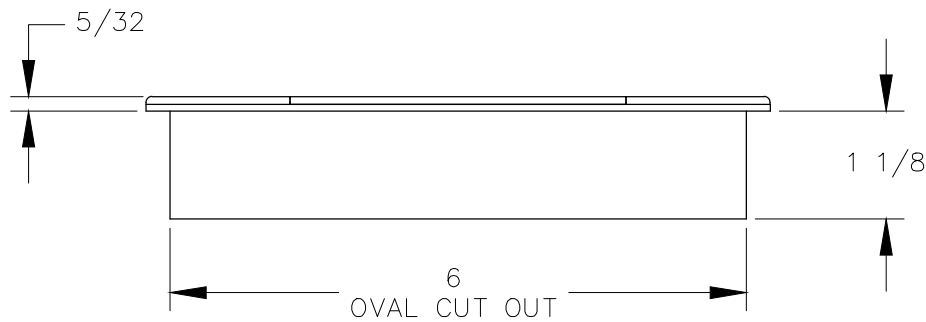

TOP VIEW

OPEN SLOT CAN FIT A MAX  
Ø11/16 CORD WHEN  
INSTALLED

DETAIL

FRONT VIEW

SIDE VIEW