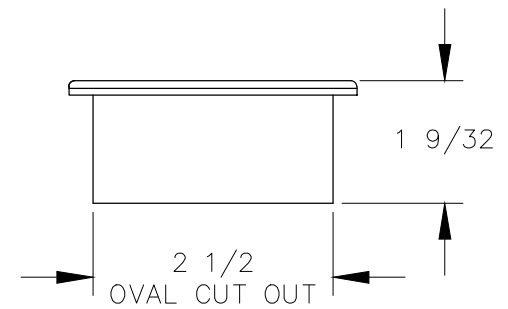

TOP VIEW

OPEN SLOT CAN FIT A MAX  
Ø11/16 CORD WHEN  
INSTALLED

DETAIL

FRONT VIEW

SIDE VIEW