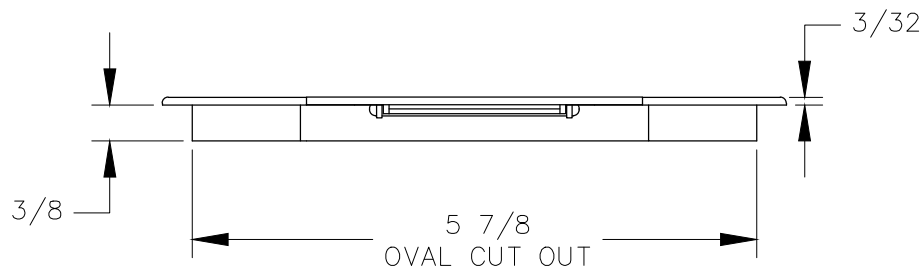

TOP VIEW

FRONT VIEW

OPEN SLOT CAN FIT A MAX
ø11/16 DIA CORD WHEN
INSTALLED

SIDE VIEW