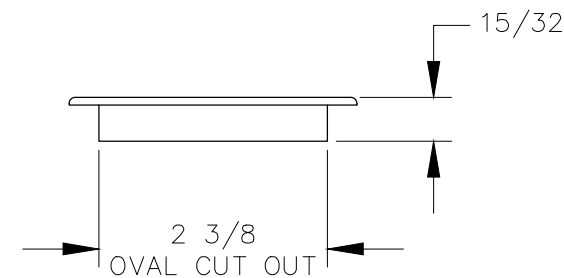

TOP VIEW

FRONT VIEW

OPEN SLOT CAN FIT A MAX
ø11/16 DIA CORD WHEN
INSTALLED

SIDE VIEW