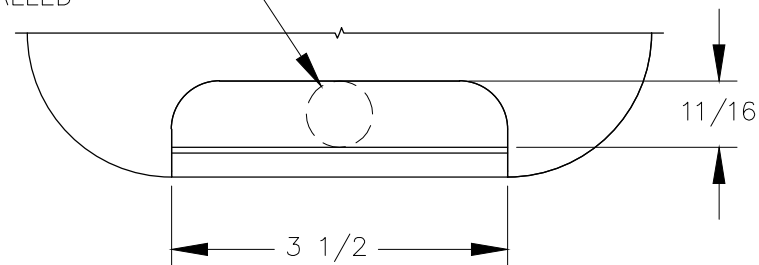

TOP VIEW

FRONT VIEW

OPEN SLOT CAN FIT A MAX
ø11/16 DIA CORD WHEN
INSTALLED

SIDE VIEW