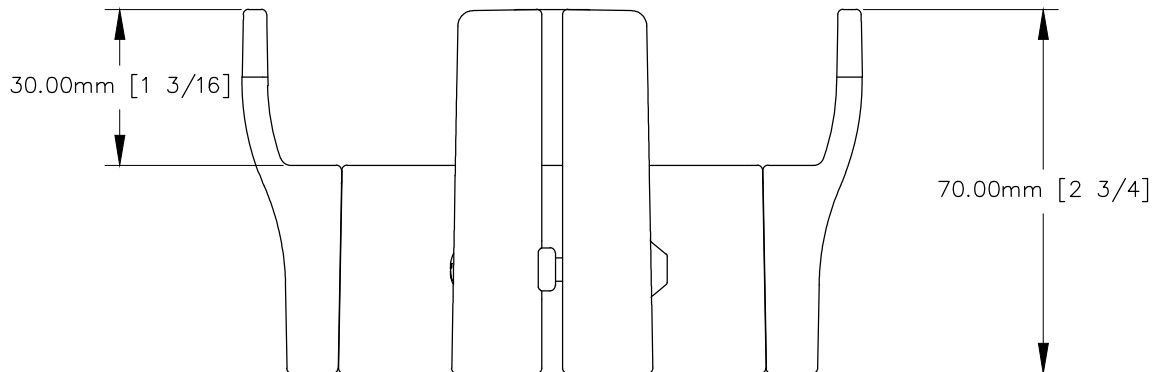

TOP VIEW

NOTE:

1. Weight capacity is 25 lbs. MAX.

FRONT VIEW