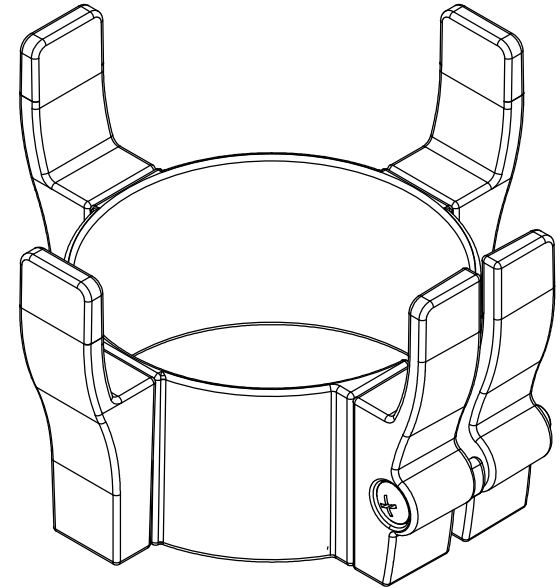

TOP VIEW

NOTE:

1. Weight capacity is 25 lbs. MAX.

FRONT VIEW