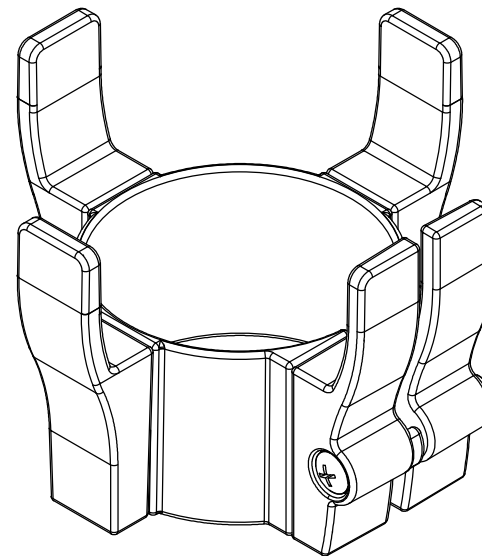

TOP VIEW

NOTE:

1. Weight capacity is 25 lbs. MAX.

FRONT VIEW