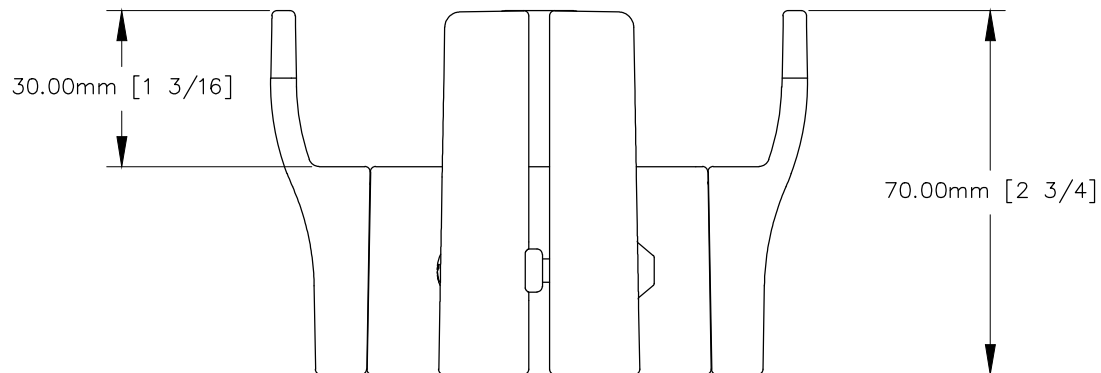

TOP VIEW

NOTE:

1. Weight capacity is 25 lbs. MAX.

FRONT VIEW