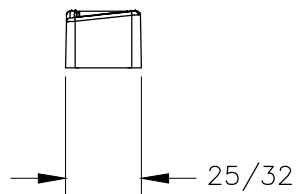

TOP VIEW

WEIGHT CAPACITY: 20 lbs.

FRONT VIEW

SIDE VIEW