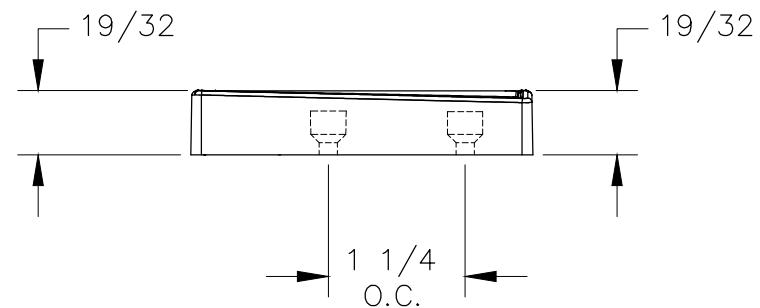

TOP VIEW

WEIGHT CAPACITY: 20 lbs.

FRONT VIEW

SIDE VIEW