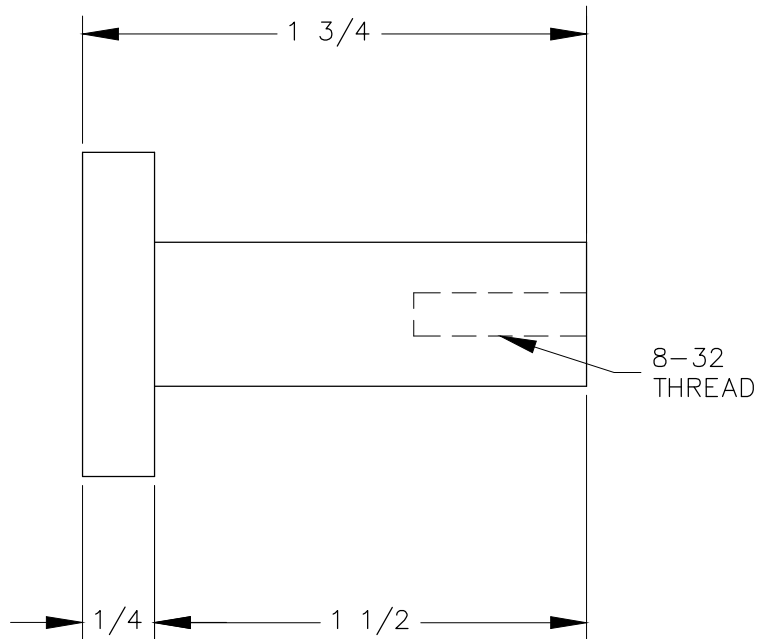

WEIGHT CAPACITY 20 lb MAX
WHEN MOUNTED INTO STUD OR DRYWALL

SIDE VIEW

REAR VIEW