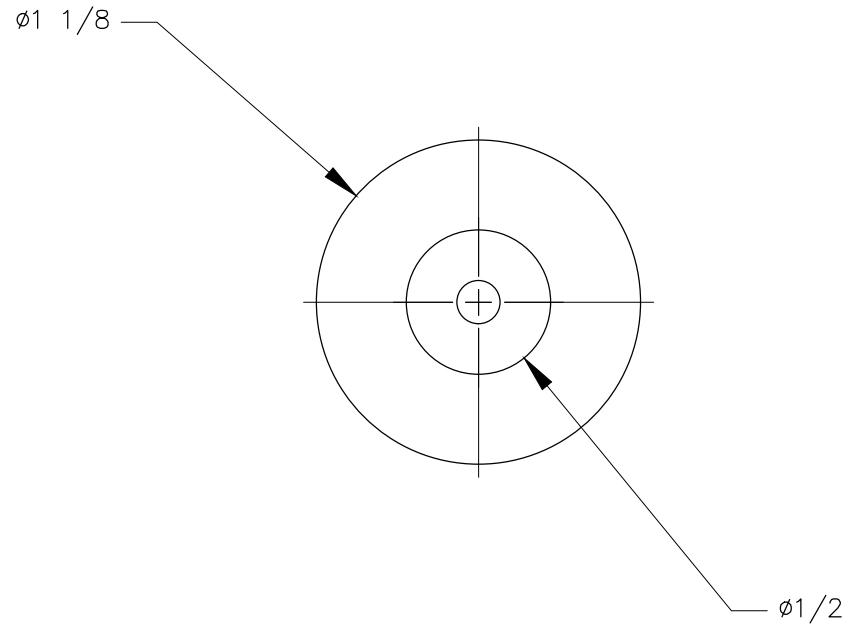

WEIGHT CAPACITY 20 lb MAX
WHEN MOUNTED INTO STUD OR DRYWALL

SIDE VIEW

REAR VIEW